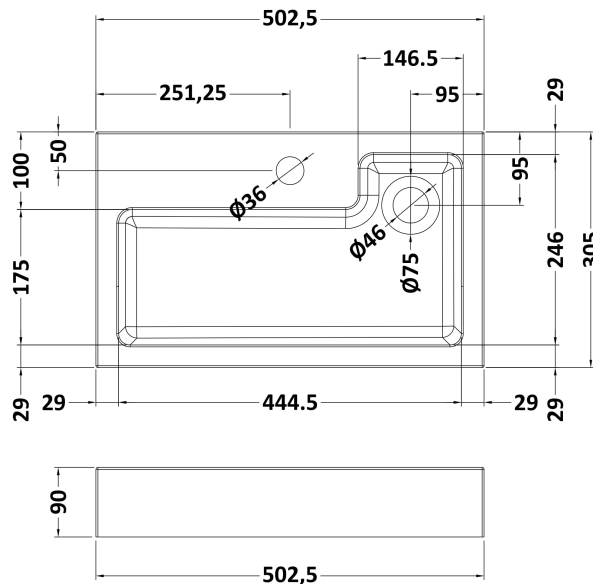

Sales Code: MER023

Description: 500X300 Wh 1-Door Vanity & Basin

Packaging Details

Barcode: 5056462611624

Sales Code: MOZ1781

Description: 500X300 Wh 1-Door Unit

Product Dimensions

Height (mm):	430
Width (mm):	500
Depth (mm):	300
Nett Weight (kg):	9.5

Packaging Dimensions

Height (mm):	450
Width (mm):	520
Depth (mm):	315
Gross Weight (kg):	10

Packaging Data

Box Colour:	Brown Cardboard Box
Box Qty:	1
Label Size:	50 x 100
Label Colour:	White Label
Label Qty:	2

Outer Box Dimensions (If Applicable)

Height (mm):	
Width (mm):	
Depth (mm):	
Gross Weight (kg):	
Barcode:	5056462611587

Product Details

Country of Origin:	United Kingdom
Fitting Instruction:	No
CE Certification:	N/A
FSC Certified Materials:	Yes
Colour:	Electric Blue
Construction Method:	Cam & Wood Dowel
Construction Type:	Rigid
Cabinet Finish:	MFC Smooth Matt
Fascia Finish:	MFC Smooth Matt
Cabinet Thickness (mm):	18
Fascia Thickness (mm):	18
Drawer Included:	No
Drawer Type:	Not Applicable
No of Shelves:	0
Hinge Type:	95 Degree Soft Close
Hinge Included:	Yes
Adjustable Legs:	No, Not Required
Fixings Included:	Yes
Handle Style:	Not Applicable
Waste Shroud:	Not Applicable
Handle Included:	No, Not Required
Handle Type:	Not Applicable

Sales Code: PMB021

Description: L Shaped Poly Marble Basin 503 X 305 Rw

Product Dimensions

Height (mm):	90
Width (mm):	503
Depth (mm):	305
Nett Weight (kg):	10.5

Packaging Dimensions

Height (mm):	90
Width (mm):	525
Depth (mm):	380
Gross Weight (kg):	11