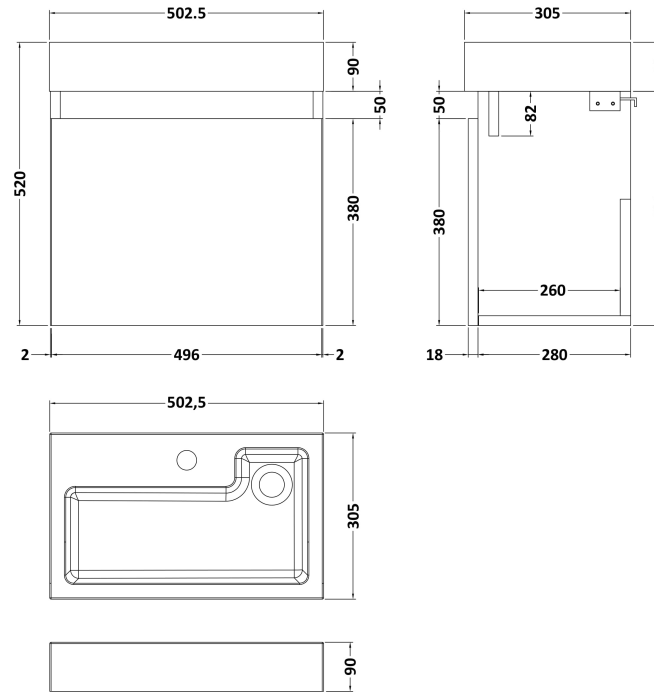

Sales Code: MER023

Description: 500X300 Wh 1-Door Vanity & Basin

Packaging Details

Barcode: 5056462611624

Sales Code: MOZ1781

Description: 500X300 Wh 1-Door Unit

Product Dimensions

Height (mm):	430
Width (mm):	500
Depth (mm):	300
Nett Weight (kg):	9.5

Packaging Dimensions

Height (mm):	450
Width (mm):	520
Depth (mm):	315
Gross Weight (kg):	10

Packaging Data

Box Colour:	Brown Cardboard Box
Box Qty:	1
Label Size:	50 x 100
Label Colour:	White Label
Label Qty:	2

Sales Code: PMB021

Description: L Shaped Poly Marble Basin 503 X 305 Rw

Product Dimensions

Height (mm):	90
Width (mm):	503
Depth (mm):	305
Nett Weight (kg):	10.5

Packaging Dimensions

Height (mm):	90
Width (mm):	525
Depth (mm):	380
Gross Weight (kg):	11

Packaging Data

Box Colour:	Brown Cardboard Box - Printed
Box Qty:	1
Label Size:	100 x 50
Label Colour:	White Label
Label Qty:	2

Outer Box Dimensions (If Applicable)

Height (mm):	
Width (mm):	
Depth (mm):	
Gross Weight (kg):	
Barcode:	5056211875857