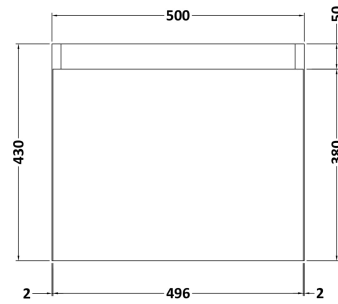

Sales Code: MER023

Description: 500X300 Wh 1-Door Vanity & Basin

Packaging Details

Barcode: 5056462611624

Sales Code: MOZ1781

Description: 500X300 Wh 1-Door Unit

Product Dimensions

Height (mm):	430
Width (mm):	500
Depth (mm):	300
Nett Weight (kg):	9.5

Packaging Dimensions

Height (mm):	450
Width (mm):	520
Depth (mm):	315
Gross Weight (kg):	10

Packaging Data

Box Colour:	Brown Cardboard Box
Box Qty:	1
Label Size:	50 x 100
Label Colour:	White Label
Label Qty:	2

Sales Code: PMB021

Description: L Shaped Poly Marble Basin 503 X 305 Rw

Product Dimensions

Height (mm):	90
Width (mm):	503
Depth (mm):	305
Nett Weight (kg):	10.5

Packaging Dimensions

Height (mm):	90
Width (mm):	525
Depth (mm):	380
Gross Weight (kg):	11

Packaging Data

Box Colour:	Brown Cardboard Box - Printed
Box Qty:	1
Label Size:	100 x 50
Label Colour:	White Label
Label Qty:	2

Outer Box Dimensions (If Applicable)

Height (mm):	
Width (mm):	
Depth (mm):	
Gross Weight (kg):	
Barcode:	5056211875857