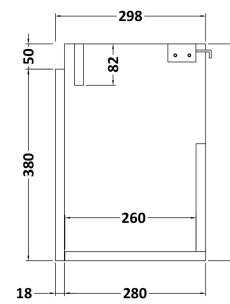

Sales Code: MER023

Description: 500X300 Wh 1-Door Vanity & Basin

Packaging Details

Barcode: 5056462611624

Sales Code: MOZ1781

Description: 500X300 Wh 1-Door Unit

Product Dimensions

Height (mm):	430
Width (mm):	500
Depth (mm):	300
Nett Weight (kg):	9.5

Packaging Dimensions

Height (mm):	450
Width (mm):	520
Depth (mm):	315
Gross Weight (kg):	10

Packaging Data

Box Colour:	Brown Cardboard Box
Box Qty:	1
Label Size:	50 x 100
Label Colour:	White Label
Label Qty:	2

Sales Code: PMB021

Description: L Shaped Poly Marble Basin 503 X 305 Rw

Product Dimensions

Height (mm):	90
Width (mm):	503
Depth (mm):	305
Nett Weight (kg):	10.5

Packaging Dimensions

Height (mm):	90
Width (mm):	525
Depth (mm):	380
Gross Weight (kg):	11

Packaging Data

Box Colour:	Brown Cardboard Box - Printed
Box Qty:	1
Label Size:	100 x 50
Label Colour:	White Label
Label Qty:	2

Outer Box Dimensions (If Applicable)

Height (mm):	
Width (mm):	
Depth (mm):	
Gross Weight (kg):	
Barcode:	5056211875857