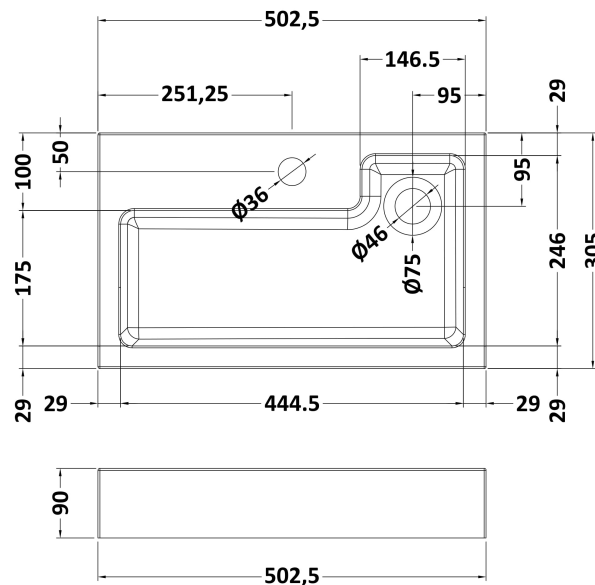

### Product Dimensions

Height (mm):	430
Width (mm):	500
Depth (mm):	300
Nett Weight (kg):	9.5

### Packaging Dimensions

Height (mm):	450
Width (mm):	520
Depth (mm):	315
Gross Weight (kg):	10

### Outer Box Dimensions (If Applicable)

Height (mm):	
Width (mm):	
Depth (mm):	
Gross Weight (kg):	
Barcode:	5056462611594

### Product Dimensions

Height (mm):	90
Width (mm):	503
Depth (mm):	305
Nett Weight (kg):	10.5