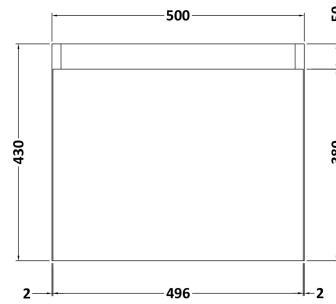

### Product Dimensions

Height (mm):	430
Width (mm):	500
Depth (mm):	300
Nett Weight (kg):	9.5

### Packaging Dimensions

Height (mm):	450
Width (mm):	520
Depth (mm):	315
Gross Weight (kg):	10

### Product Dimensions

Height (mm):	90
Width (mm):	503
Depth (mm):	305
Nett Weight (kg):	10.5

### Packaging Dimensions

Height (mm):	90
Width (mm):	525
Depth (mm):	380
Gross Weight (kg):	11