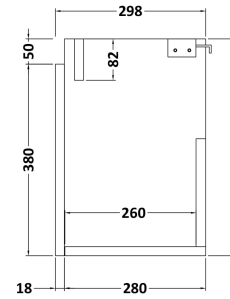

### Product Dimensions

Height (mm):	430
Width (mm):	500
Depth (mm):	300
Nett Weight (kg):	9.5

### Packaging Dimensions

Height (mm):	450
Width (mm):	520
Depth (mm):	315
Gross Weight (kg):	10

### Product Dimensions

Height (mm):	90
Width (mm):	503
Depth (mm):	305
Nett Weight (kg):	10.5

### Packaging Dimensions

Height (mm):	90
Width (mm):	525
Depth (mm):	380
Gross Weight (kg):	11