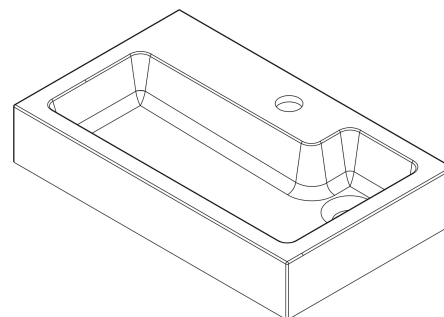

### Product Dimensions

Height (mm):	430
Width (mm):	500
Depth (mm):	300
Nett Weight (kg):	9.5

### Packaging Dimensions

Height (mm):	450
Width (mm):	520
Depth (mm):	315
Gross Weight (kg):	10

### Outer Box Dimensions (If Applicable)

Height (mm):	
Width (mm):	
Depth (mm):	
Gross Weight (kg):	
Barcode:	5056462611594

### Product Dimensions

Height (mm):	90
Width (mm):	503
Depth (mm):	305
Nett Weight (kg):	10.5