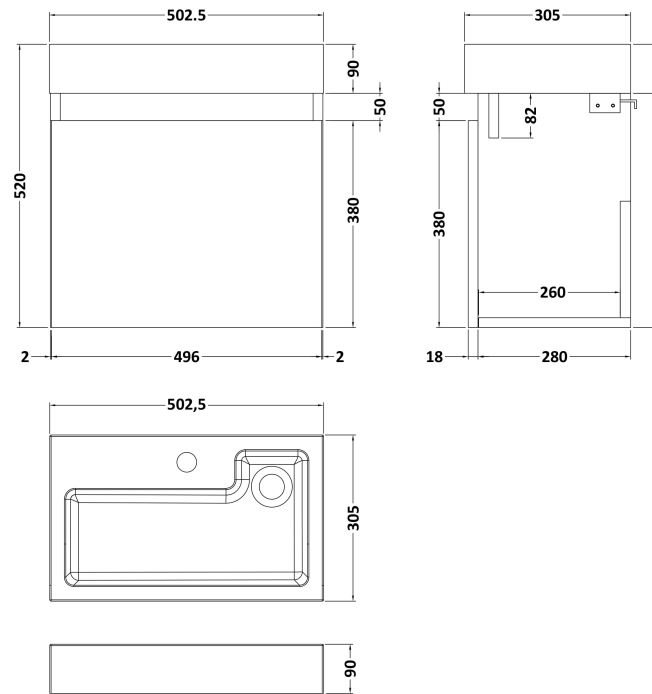

Sales Code: MER024

Description: 500X300 Wh 1-Door Vanity & Basin

Packaging Details

Barcode: 5056462611631