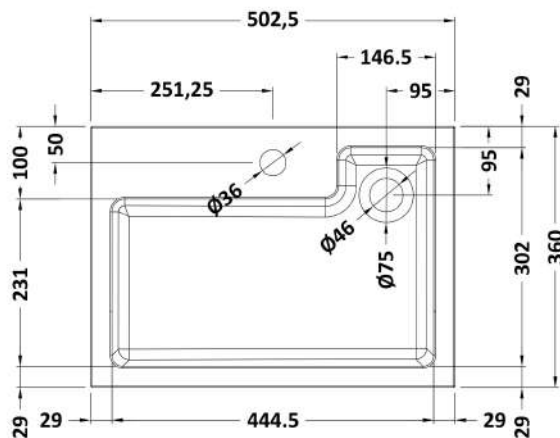

Sales Code: MER025

Description: 500X360 Wh 1-Door Vanity & Basin

Packaging Details

Barcode: 5056678453964

Sales Code: MOZ2982

Description: 500X360 Wh 1-Door Unit

Product Dimensions

Height (mm):
 Width (mm):
 Depth (mm):
 Nett Weight (kg): 12.5

Packaging Dimensions

Height (mm): 450
 Width (mm): 520
 Depth (mm): 375
 Gross Weight (kg): 13

Packaging Data

Box Colour:
 Box Qty:
 Label Size: x
 Label Colour:
 Label Qty:

Outer Box Dimensions (If Applicable)

Height (mm):
 Width (mm):
 Depth (mm):
 Gross Weight (kg):
 Barcode: 5056678447369

Product Details

Country of Origin: China
 Fitting Instruction: No
 CE & UKCA:
 FSC Certified Materials:
 Colour:
 Construction Method:
 Construction Type:
 Cabinet Finish:
 Fascia Finish:
 Cabinet Thickness (mm):
 Fascia Thickness (mm):
 Drawer Included:
 Drawer Type:
 No of Shelves:
 Hinge Type:
 Hinge Included:
 Adjustable Legs:
 Fixings Included:
 Handle Style:
 Waste Shroud:
 Handle Included:
 Handle Type:

Sales Code: PMB022

Description: 2 In 1 Polymarble Basin 503 X 360 Rw

Product Dimensions

Height (mm):	90
Width (mm):	503
Depth (mm):	360
Nett Weight (kg):	11.5

Packaging Dimensions

Height (mm):	110
Width (mm):	525
Depth (mm):	380
Gross Weight (kg):	12