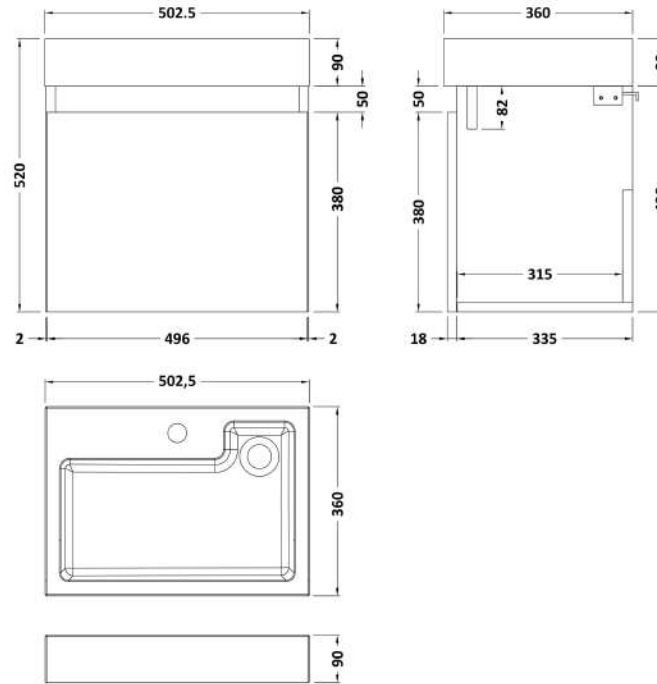

Sales Code: MER025

Description: 500X360 Wh 1-Door Vanity & Basin

Packaging Details

Barcode: 5056678453964

Sales Code: MOZ2982

Description: 500X360 Wh 1-Door Unit

Product Dimensions

Height (mm):
 Width (mm):
 Depth (mm):
 Nett Weight (kg): 12.5

Packaging Dimensions

Height (mm): 450
 Width (mm): 520
 Depth (mm): 375
 Gross Weight (kg): 13

Packaging Data

Box Colour:
 Box Qty:
 Label Size: x
 Label Colour:
 Label Qty:

Outer Box Dimensions (If Applicable)

Height (mm):
 Width (mm):
 Depth (mm):
 Gross Weight (kg):
 Barcode: 5056678447369

Product Details

Country of Origin: China
 Fitting Instruction: No
 CE & UKCA:
 FSC Certified Materials:
 Colour:
 Construction Method:
 Construction Type:
 Cabinet Finish:
 Fascia Finish:
 Cabinet Thickness (mm):
 Fascia Thickness (mm):
 Drawer Included:
 Drawer Type:
 No of Shelves:
 Hinge Type:
 Hinge Included:
 Adjustable Legs:
 Fixings Included:
 Handle Style:
 Waste Shroud:
 Handle Included:
 Handle Type:

Sales Code: PMB022

Description: 2 In 1 Polymarble Basin 503 X 360 Rw

Product Dimensions

Height (mm):	90
Width (mm):	503
Depth (mm):	360
Nett Weight (kg):	11.5

Packaging Dimensions

Height (mm):	110
Width (mm):	525
Depth (mm):	380
Gross Weight (kg):	12