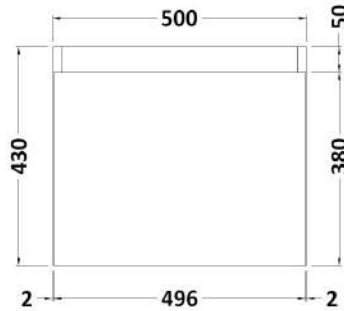

Sales Code: MER025

Description: 500X360 Wh 1-Door Vanity & Basin

Packaging Details

Barcode: 5056678453964

Sales Code: MOZ2982

Description: 500X360 Wh 1-Door Unit

Product Dimensions

Height (mm):
 Width (mm):
 Depth (mm):
 Nett Weight (kg): 12.5

Packaging Dimensions

Height (mm): 450
 Width (mm): 520
 Depth (mm): 375
 Gross Weight (kg): 13

Packaging Data

Box Colour:
 Box Qty:
 Label Size: x
 Label Colour:
 Label Qty:

Outer Box Dimensions (If Applicable)

Sales Code: PMB022

Description: 2 In 1 Polymarble Basin 503 X 360 Rw

Product Dimensions

Height (mm):	90
Width (mm):	503
Depth (mm):	360
Nett Weight (kg):	11.5

Packaging Dimensions

Height (mm):	110
Width (mm):	525
Depth (mm):	380
Gross Weight (kg):	12

Packaging Data

Box Colour:	Brown Cardboard Box - Printed
Box Qty:	1
Label Size:	100 x 50
Label Colour:	White Label
Label Qty:	2

Outer Box Dimensions (If Applicable)

Height (mm):	
Width (mm):	
Depth (mm):	
Gross Weight (kg):	
Barcode:	5055275819524