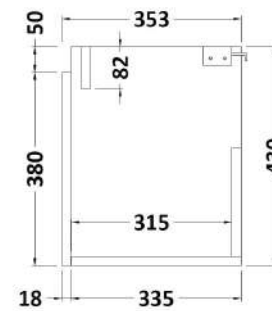

Sales Code: MER025

Description: 500X360 Wh 1-Door Vanity & Basin

Packaging Details

Barcode: 5056678453964

Sales Code: MOZ2982

Description: 500X360 Wh 1-Door Unit

Product Dimensions

Height (mm):
 Width (mm):
 Depth (mm):
 Nett Weight (kg): 12.5

Packaging Dimensions

Height (mm): 450
 Width (mm): 520
 Depth (mm): 375
 Gross Weight (kg): 13

Packaging Data

Box Colour:
 Box Qty:
 Label Size: x
 Label Colour:
 Label Qty:

Outer Box Dimensions (If Applicable)

Sales Code: PMB022

Description: 2 In 1 Polymarble Basin 503 X 360 Rw

Product Dimensions

Height (mm):	90
Width (mm):	503
Depth (mm):	360
Nett Weight (kg):	11.5

Packaging Dimensions

Height (mm):	110
Width (mm):	525
Depth (mm):	380
Gross Weight (kg):	12

Packaging Data

Box Colour:	Brown Cardboard Box - Printed
Box Qty:	1
Label Size:	100 x 50
Label Colour:	White Label
Label Qty:	2

Outer Box Dimensions (If Applicable)

Height (mm):	
Width (mm):	
Depth (mm):	
Gross Weight (kg):	
Barcode:	5055275819524