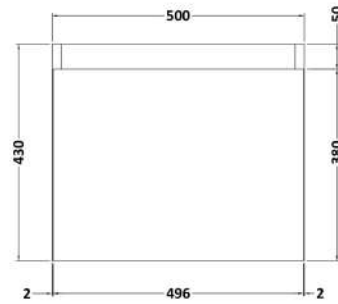

Sales Code: MER026

Description: 500X300 Wh 1-Door Vanity & Basin

Packaging Details

Barcode: 5056678453971

Sales Code: MOZ2981

Description: 500X300 Wh 1-Door Unit

Product Dimensions

Height (mm):
 Width (mm):
 Depth (mm):
 Nett Weight (kg): 9.5

Packaging Dimensions

Height (mm): 450
 Width (mm): 520
 Depth (mm): 315
 Gross Weight (kg): 10

Packaging Data

Box Colour:
 Box Qty:
 Label Size: x
 Label Colour:
 Label Qty:

Outer Box Dimensions (If Applicable)

Sales Code: PMB021

Description: L Shaped Poly Marble Basin 503 X 305 Rw

Product Dimensions

Height (mm):	90
Width (mm):	503
Depth (mm):	305
Nett Weight (kg):	10.5

Packaging Dimensions

Height (mm):	90
Width (mm):	525
Depth (mm):	380
Gross Weight (kg):	11

Packaging Data

Box Colour:	Brown Cardboard Box - Printed
Box Qty:	1
Label Size:	100 x 50
Label Colour:	White Label
Label Qty:	2

Outer Box Dimensions (If Applicable)

Height (mm):	
Width (mm):	
Depth (mm):	
Gross Weight (kg):	
Barcode:	5056211875857