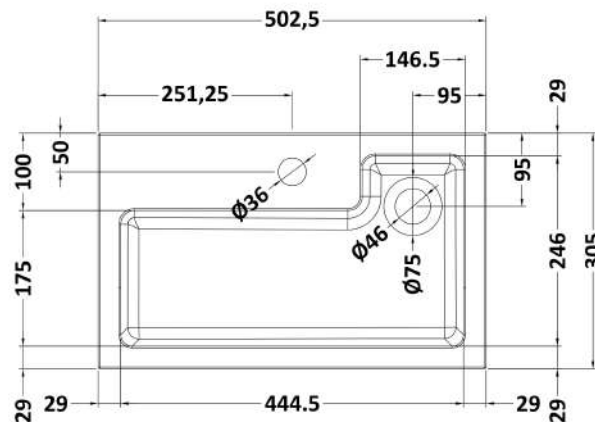

Sales Code: MER026

Description: 500X300 Wh 1-Door Vanity & Basin

Packaging Details

Barcode: 5056678453971

Sales Code: MOZ2981

Description: 500X300 Wh 1-Door Unit

Product Dimensions

Height (mm):
 Width (mm):
 Depth (mm):
 Nett Weight (kg): 9.5

Packaging Dimensions

Height (mm): 450
 Width (mm): 520
 Depth (mm): 315
 Gross Weight (kg): 10

Packaging Data

Box Colour:
 Box Qty:
 Label Size: x
 Label Colour:
 Label Qty:

Outer Box Dimensions (If Applicable)

Height (mm):
 Width (mm):
 Depth (mm):
 Gross Weight (kg):
 Barcode: 5056678447376

Product Details

Country of Origin: China
 Fitting Instruction: No
 CE & UKCA:
 FSC Certified Materials:
 Colour:
 Construction Method:
 Construction Type:
 Cabinet Finish:
 Fascia Finish:
 Cabinet Thickness (mm):
 Fascia Thickness (mm):
 Drawer Included:
 Drawer Type:
 No of Shelves:
 Hinge Type:
 Hinge Included:
 Adjustable Legs:
 Fixings Included:
 Handle Style:
 Waste Shroud:
 Handle Included:
 Handle Type:

Sales Code: PMB021

Description: L Shaped Poly Marble Basin 503 X 305 Rw

Product Dimensions

Height (mm):	90
Width (mm):	503
Depth (mm):	305
Nett Weight (kg):	10.5

Packaging Dimensions

Height (mm):	90
Width (mm):	525
Depth (mm):	380
Gross Weight (kg):	11