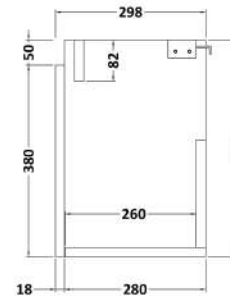

Sales Code: MER026

Description: 500X300 Wh 1-Door Vanity & Basin

Packaging Details

Barcode: 5056678453971

Sales Code: MOZ2981

Description: 500X300 Wh 1-Door Unit

Product Dimensions

Height (mm):
 Width (mm):
 Depth (mm):
 Nett Weight (kg): 9.5

Packaging Dimensions

Height (mm): 450
 Width (mm): 520
 Depth (mm): 315
 Gross Weight (kg): 10

Packaging Data

Box Colour:
 Box Qty:
 Label Size: x
 Label Colour:
 Label Qty:

Outer Box Dimensions (If Applicable)

Sales Code: PMB021

Description: L Shaped Poly Marble Basin 503 X 305 Rw

Product Dimensions

Height (mm):	90
Width (mm):	503
Depth (mm):	305
Nett Weight (kg):	10.5

Packaging Dimensions

Height (mm):	90
Width (mm):	525
Depth (mm):	380
Gross Weight (kg):	11

Packaging Data

Box Colour:	Brown Cardboard Box - Printed
Box Qty:	1
Label Size:	100 x 50
Label Colour:	White Label
Label Qty:	2

Outer Box Dimensions (If Applicable)

Height (mm):	
Width (mm):	
Depth (mm):	
Gross Weight (kg):	
Barcode:	5056211875857