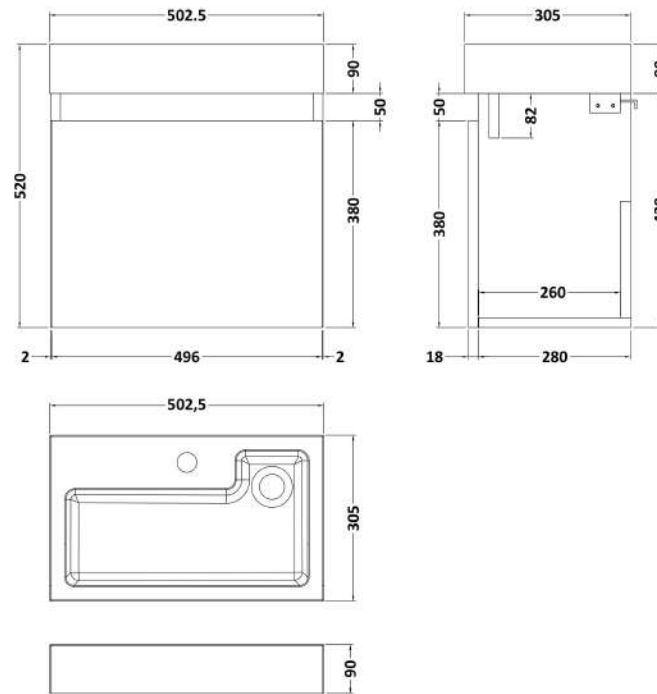

Sales Code: MER026

Description: 500X300 Wh 1-Door Vanity & Basin

Packaging Details

Barcode: 5056678453971

Sales Code: MOZ2981

Description: 500X300 Wh 1-Door Unit

Product Dimensions

Height (mm):
 Width (mm):
 Depth (mm):
 Nett Weight (kg): 9.5

Packaging Dimensions

Height (mm): 450
 Width (mm): 520
 Depth (mm): 315
 Gross Weight (kg): 10

Packaging Data

Box Colour:
 Box Qty:
 Label Size: x
 Label Colour:
 Label Qty:

Outer Box Dimensions (If Applicable)

Height (mm):
 Width (mm):
 Depth (mm):
 Gross Weight (kg):
 Barcode: 5056678447376

Product Details

Country of Origin: China
 Fitting Instruction: No
 CE & UKCA:
 FSC Certified Materials:
 Colour:
 Construction Method:
 Construction Type:
 Cabinet Finish:
 Fascia Finish:
 Cabinet Thickness (mm):
 Fascia Thickness (mm):
 Drawer Included:
 Drawer Type:
 No of Shelves:
 Hinge Type:
 Hinge Included:
 Adjustable Legs:
 Fixings Included:
 Handle Style:
 Waste Shroud:
 Handle Included:
 Handle Type:

Sales Code: PMB021

Description: L Shaped Poly Marble Basin 503 X 305 Rw

Product Dimensions

Height (mm):	90
Width (mm):	503
Depth (mm):	305
Nett Weight (kg):	10.5

Packaging Dimensions

Height (mm):	90
Width (mm):	525
Depth (mm):	380
Gross Weight (kg):	11