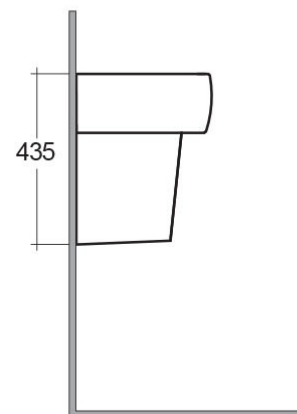

### Technical specifications

Dimensions: 420 x 345 mm

Weight: 17 Kg

Color: Alpine White

Shape of basin: Rounded Rectangle

Overflow hole: yes

Suites: [RAK-METROPOLITAN](#)

Code	Name
MP0103WHA	METROPOLITAN HALF PEDESTAL
MP0701AWHA	METROPOLITAN WASH BASIN 42CM

Dimensions: All dimensions in mm tolerance  $\pm 5\%$  for below 200mm and  $\pm 3\%$  for above 200mm.  
 Note: Due to a continuing development programme to improve design and performance, the manufacturer reserves all rights to vary specifications without prior information.  
 Please note accessories are for photographic use only.