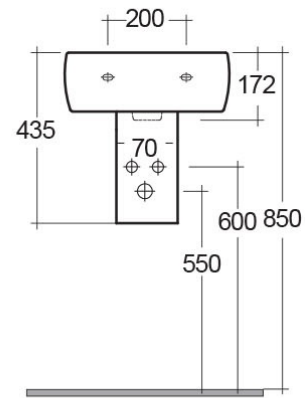

### Technical specifications

Dimensions: 420 x 345 mm

Weight: 17 Kg

Color: Alpine White

Shape of basin: Rounded Rectangle

Overflow hole: yes

Suites: [RAK-METROPOLITAN](#)

Code	Name
MP0103WHA	METROPOLITAN HALF PEDESTAL
MP0701AWHA	METROPOLITAN WASH BASIN 42CM

Dimensions: All dimensions in mm tolerance  $\pm 5\%$  for below 200mm and  $\pm 3\%$  for above 200mm.  
 Note: Due to a continuing development programme to improve design and performance, the manufacturer reserves all rights to vary specifications without prior information.  
 Please note accessories are for photographic use only.