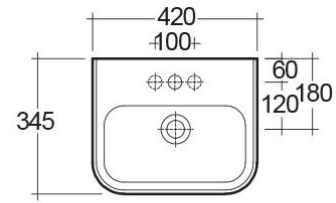

### Technical specifications

Dimensions: 420 x 345 mm

Weight: 17 Kg

Color: Alpine White

Shape of basin: Rounded Rectangle

Overflow hole: yes

Suites: [RAK-METROPOLITAN](#)

Code	Name
MP0103WHA	METROPOLITAN HALF PEDESTAL
MP0701AWHA	METROPOLITAN WASH BASIN 42CM

Dimensions: All dimensions in mm tolerance  $\pm 5\%$  for below 200mm and  $\pm 3\%$  for above 200mm.  
 Note: Due to a continuing development programme to improve design and performance, the manufacturer reserves all rights to vary specifications without prior information.  
 Please note accessories are for photographic use only.