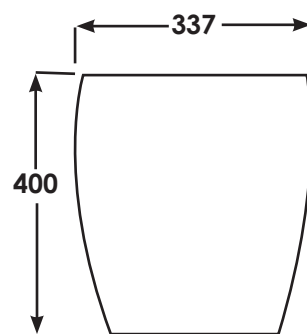

## METBID

SIZE 525 x 337 X 400 mm

MATERIAL Vitreous China

WEIGHT 24.10 kg

COLOURS White

FIXING Floor fittings supplied

WARRANTY 25 Years

Dimensions: All measurements are in millimeters and are subject to normal manufacturing variations.