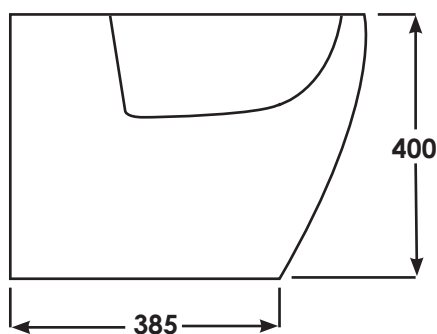

## METBID

SIZE 525 x 337 X 400 mm

MATERIAL Vitreous China

WEIGHT 24.10 kg

COLOURS White

FIXING Floor fittings supplied

WARRANTY 25 Years

Dimensions: All measurements are in millimeters and are subject to normal manufacturing variations.