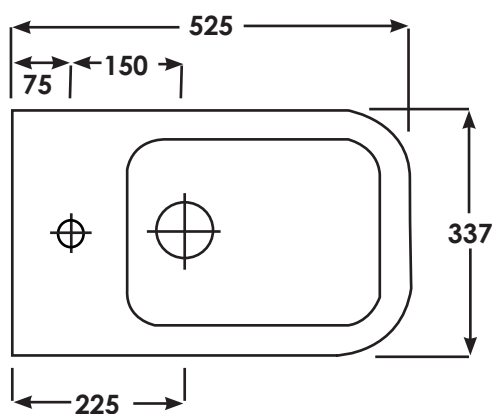

## METBID

SIZE 525 x 337 X 400 mm

MATERIAL Vitreous China

WEIGHT 24.10 kg

COLOURS White

FIXING Floor fittings supplied

WARRANTY 25 Years

Dimensions: All measurements are in millimeters and are subject to normal manufacturing variations.