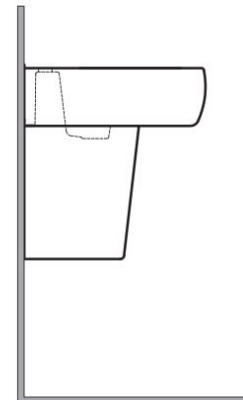

## Wash basin | Half Pedestal

**RAK**  
CERAMICS

### Technical specifications

Dimensions: 525 x 415 mm

Weight: 24 Kg

Color: Alpine White

Shape of basin: Rounded Rectangle

Overflow hole: yes

Suites: [RAK-METROPOLITAN](#)

Code	Name
MP0101AWHA	METROPOLITAN WASH BASIN 52CM
MS0103AWHA	MISTRAL HALF PEDESTAL

Dimensions: All dimensions in mm tolerance  $\pm 5\%$  for below 200mm and  $\pm 3\%$  for above 200mm.

Note: Due to a continuing development programme to improve design and performance, the manufacturer reserves all rights to vary specifications without prior information.