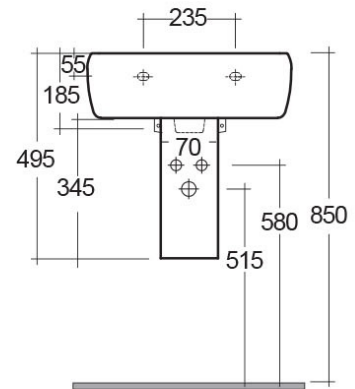

## Wash basin | Half Pedestal

**RAK**  
CERAMICS

### Technical specifications

Dimensions: 525 x 415 mm

Weight: 24 Kg

Color: Alpine White

Shape of basin: Rounded Rectangle

Overflow hole: yes

Suites: [RAK-METROPOLITAN](#)

Code	Name
MP0101AWHA	METROPOLITAN WASH BASIN 52CM
MS0103AWHA	MISTRAL HALF PEDESTAL

Dimensions: All dimensions in mm tolerance  $\pm 5\%$  for below 200mm and  $\pm 3\%$  for above 200mm.

Note: Due to a continuing development programme to improve design and performance, the manufacturer reserves all rights to vary specifications without prior information.