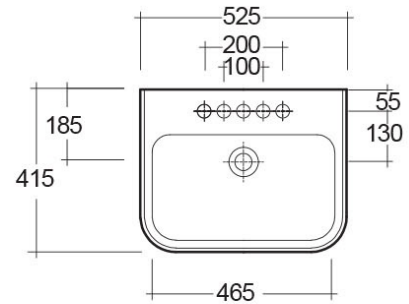

### Technical specifications

Dimensions: 525 x 415 mm

Weight: 24 Kg

Color: Alpine White

Shape of basin: Rounded Rectangle

Overflow hole: yes

Suites: [RAK-METROPOLITAN](#)

Code	Name
MP0101AWHA	METROPOLITAN WASH BASIN 52CM
MS0103AWHA	MISTRAL HALF PEDESTAL

Dimensions: All dimensions in mm tolerance  $\pm 5\%$  for below 200mm and  $\pm 3\%$  for above 200mm.

Note: Due to a continuing development programme to improve design and performance, the manufacturer reserves all rights to vary specifications without prior information.