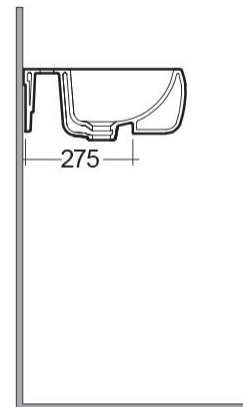

RAK-METROPOLITAN

Wash basin | Semi Recessed

RAK
CERAMICS

Technical specifications

Dimensions:	520 x 425 mm
Weight:	16 Kg
Color:	Alpine White, Ivory
Shape of basin:	Rounded Rectangle
Overflow hole:	yes
Suites:	RAK-METROPOLITAN

Code	Name
MP0901AWHA	METROPOLITAN WASH BASIN SEMI-RECESSED 52CM

Dimensions: All dimensions in mm tolerance $\pm 5\%$ for below 200mm and $\pm 3\%$ for above 200mm.

Note: Due to a continuing development programme to improve design and performance, the manufacturer reserves all rights to vary specifications without prior information.