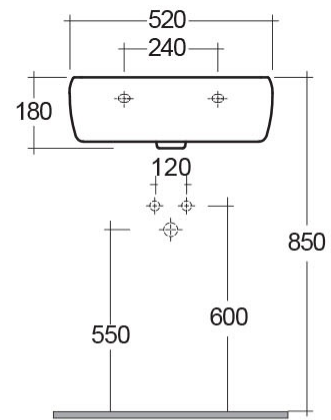

RAK-METROPOLITAN

Wash basin | Semi Recessed

RAK
CERAMICS

Technical specifications

Dimensions:	520 x 425 mm
Weight:	16 Kg
Color:	Alpine White, Ivory
Shape of basin:	Rounded Rectangle
Overflow hole:	yes
Suites:	RAK-METROPOLITAN

Code	Name
MP0901AWHA	METROPOLITAN WASH BASIN SEMI-RECESSED 52CM

Dimensions: All dimensions in mm tolerance $\pm 5\%$ for below 200mm and $\pm 3\%$ for above 200mm.

Note: Due to a continuing development programme to improve design and performance, the manufacturer reserves all rights to vary specifications without prior information.