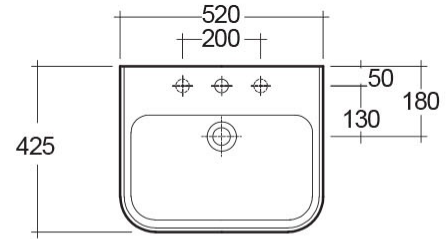

RAK-METROPOLITAN

Wash basin | Semi Recessed

RAK
CERAMICS

Technical specifications

Dimensions:	520 x 425 mm
Weight:	16 Kg
Color:	Alpine White, Ivory
Shape of basin:	Rounded Rectangle
Overflow hole:	yes
Suites:	RAK-METROPOLITAN

Code	Name
MP0901AWHA	METROPOLITAN WASH BASIN SEMI-RECESSED 52CM

Dimensions: All dimensions in mm tolerance $\pm 5\%$ for below 200mm and $\pm 3\%$ for above 200mm.

Note: Due to a continuing development programme to improve design and performance, the manufacturer reserves all rights to vary specifications without prior information.