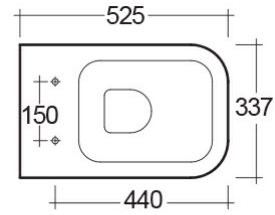

RAK-Metropolitan

Wall Hung | Water Closet

RAK
CERAMICS

Technical specifications

Dimensions: 525 x 337 mm

Weight: 24 Kg

Color: Alpine White

Trap type: P trap

Trapway type: Concealed

Seat cover options: ABS AND UREA

Bowl shape: Rounded rectangular

Soft close: yes

Dual flush: yes

Suites: [RAK-METROPOLITAN](#)

Dimensions: All measurements are in millimeters and are subject to normal manufacturing variations.
 Note: Due to a continuing development programme to improve design and performance, the manufacturer reserves all rights to vary specifications without prior information.
 Please note accessories are for photographic use only.