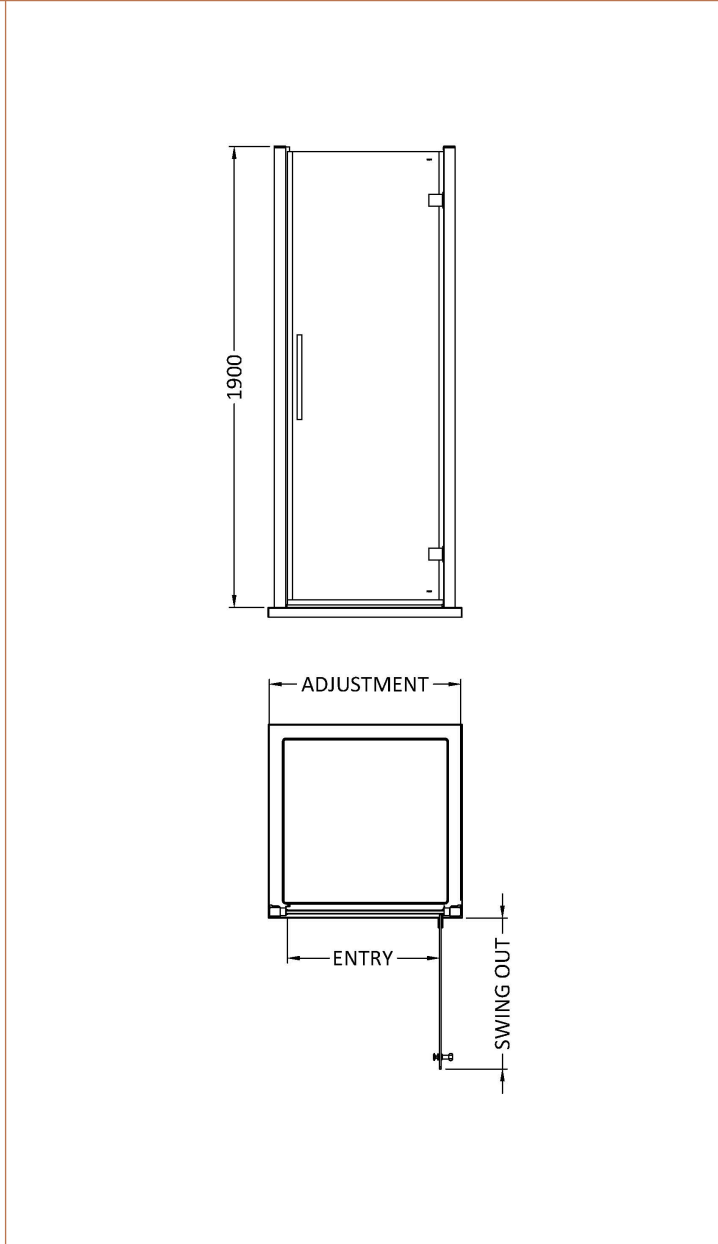

### Product Dimensions

Height (mm):	1900
Width (mm):	750
Depth (mm):	44
Nett Weight (kg):	31.4

### Packaging Dimensions

Height (mm):	1960
Width (mm):	785
Length (mm):	65
Gross Weight (kg):	31.4

### Outer Box Dimensions (If Applicable)

Height (mm):	
Width (mm):	
Depth (mm):	
Length (mm):	
Gross Weight (kg):	
Barcode:	5055369080618

### Product Details

Country of Origin:	China
Fitting Instruction:	No
CE & UKCA:	Yes
Profile Material:	Aluminium
Profile Finish:	Polished Chrome
Adjustments (mm):	705mm - 750mm
Entry Width (mm):	580mm
Swing In Dim (mm):	N/A
Swing Out Dim (mm):	580mm
Radius (mm):	Not Applicable
Glass Thickness (mm):	8
Easy Fit:	No
Easy Clean:	Yes
Handle Style:	Square T Shape Handle
Handle Material:	Metal
Enclosure Design:	Semi-Frameless
Wheel Type:	Not Applicable
Support Bar Included:	Support Bar Not Included
Extras:	Screw Cover Strip