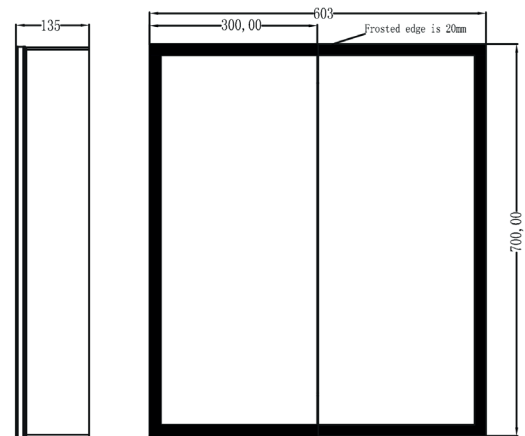

PRODUCT DATA SHEET

Mia LED Cabinet

Product Code: MIA-600X700-CAB

SCUDO
BEAUTIFUL BATHROOMS

0330 124 7290

sales@scudo.co.uk - www.scudo.co.uk

Scudo is the trading name of Harrison Bathrooms Ltd. Whilst we endeavour to ensure that the product information is accurate we accept no liability for any information given. All images are for illustration purposes only. Product images and

Product Name	MIA-600X700-CAB
Product Description	Mia LED Mir Cabinet W/Demister Pad & Shaver Socket 600x700mm
Product Transportation	
Barcode	5060500644741
Contry of origin	CH
Comodity code	7009920000
Product Measurements	
Product Weight (KG)	18
Product Width (mm)	600
Product Height (mm)	130
Product Depth (mm)	0
Product Length (mm)	700
Primary Packed Measurements	
Packaged Weight	21
Packed Length	871
Packed Width	705
Packed Height	205
Packaging Weights	
Card (kg)	2
Paper (kg)	n/a
Wood (kg)	n/a
Plastic (kg)	0.683
Compliance DOP	HBDOC001 , HBDOC002

General Information	
Construction Material	Steel / Glass
Installation type	Wall Mounted
Colour / Finish	Mirror / Steel / Glass
Mirror Attributes	
Bulb Watts	60
Bulb Type	LED
Voltage	0
Switch Type	INFRARED
Shaving Socket	YES
Demister	YES
Clock	NO
Hang Type	VERTICAL
Light Colour	COOL WHITE
Lumens	2600
Light Temperature	6400K
Dimmable	YES
Energy Rating	F
Internal Shelves	2
Down Light	N/A
Bluetooth Speaker	N/A
IP Rating	IP44
Transformer Included	Yes

SIDE VIEW

FRONT VIEW

Dimensions

(measurements in mm)

LIFETIME GUARANTEE

We are confident in our products and we want our customer to be, we proudly give a lifetime guarantee on our taps and showers, further details can be found on our website.