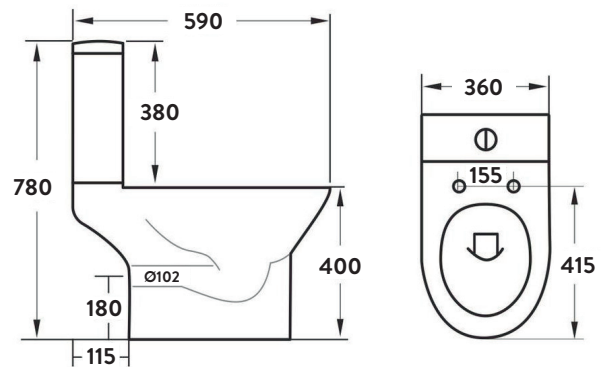

## Middleton Cistern - Inc Fittings

Product Code: MIDDLETON-CISTERN

**SCUDO**  
BEAUTIFUL BATHROOMS

0330 124 7290

sales@scudo.co.uk - www.scudo.co.uk

Scudo is the trading name of Harrison Bathrooms Ltd. Whilst we endeavour to ensure that the product information is accurate we accept no liability for any information given. All images are for illustration purposes only. Product images and specification are subject to change. Measurement are in millimetres and are nominal.

Product Name	MIDDLETON-CISTERN
Product Description	Fully Back to Wall Cistern- Inc Fittings
<b>Product Transportation</b>	
Barcode	5060766120836
Contry of origin	CH
Comodity code	6910100000
<b>Product Mesurements</b>	
Product Weight (KG)	N/A
Product Width (mm)	365mm
Product Height (mm)	380mm
Product Depth (mm)	N/A
Product Length (mm)	N/A
<b>Primary Packed Measurements</b>	
Packaged Weight	12.35
Packed Length	0
Packed Width	460
Packed Height	830
<b>Packaging Weights</b>	
Card (kg)	0.45
Paper (kg)	6
Wood (kg)	n/a
Plastic (kg)	0.015
Compliance DOP	HBDOC102, HBDOC103

<b>General Information</b>	
Construction Material	Ceramic
Installation type	Top fix
Colour / Finish	White
<b>WC Cistern Specification</b>	
Water inlet location	Left
Flush Volume	6/3l
Flush Type	Push Button
WRAS Approved Fittings	Yes

**Dimensions**  
(measurements in mm)