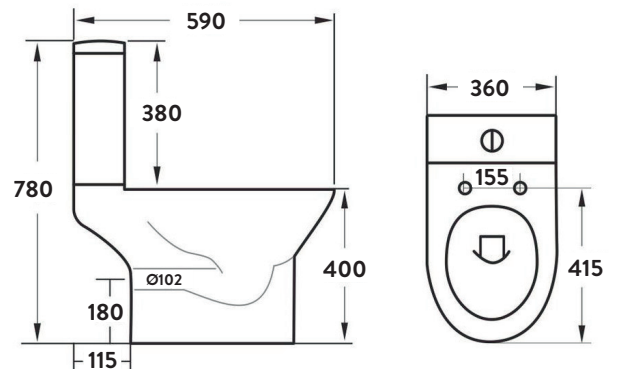

PRODUCT DATA SHEET

Middleton Rimless Open Back Pan

Product Code: MIDDLETON-OPENPAN

SCUDO
BEAUTIFUL BATHROOMS

0330 124 7290

sales@scudo.co.uk - www.scudo.co.uk

Scudo is the trading name of Harrison Bathrooms Ltd. Whilst we endeavour to ensure that the product information is accurate we accept no liability for any information given. All images are for illustration purposes only. Product images and specification are subject to change. Measurement are in millimetres and are nominal.

Product Name	MIDDLETON-OPENPAN
Product Description	Middleton Rimless Open Back Pan
Product Transportation	
Barcode	5060500644123
Country of origin	CH
Commodity code	6910100000
Product Measurements	
Product Weight (KG)	24
Product Width (mm)	360
Product Height (mm)	780
Product Depth (mm)	415
Product Length (mm)	590
Primary Packed Measurements	
Packaged Weight	24.5
Packed Length	590
Packed Width	360
Packed Height	780
Packaging Weights	
Card (kg)	0.5
Paper (kg)	0
Wood (kg)	0
Plastic (kg)	0
Compliance DOP	HBD0C102, HBD0C103

General Information	
Construction Material	Ceramic
Installation type	Floor mounted
Colour / Finish	White
WC Pan Specification	
Projection (mm)	590
Toilet Pan Height (mm)	400
Pan Fixing Kit Included	Yes
Seat Included	No
Shape	Round
Type	Close Couple
Waste Connection Specification	
Floor to centre of soil pipe (mm)	180
Wall to start of soil pipe (mm)	115