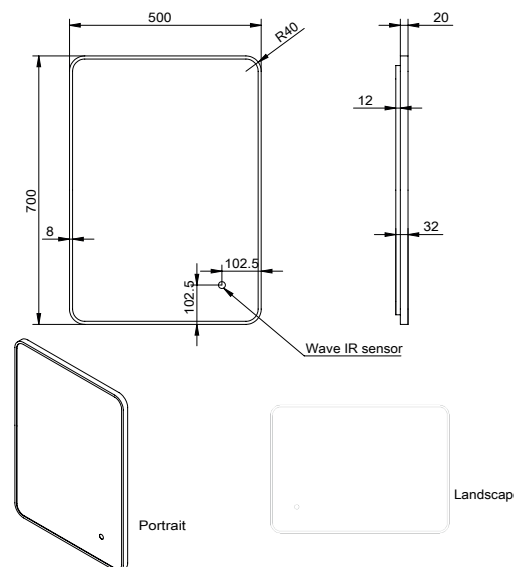

PRODUCT DATA SHEET

Soft Square LED Mirror Brushed Brass Frame 500x700

Product Code: MIRROR009

SCUDO
BEAUTIFUL BATHROOMS

0330 124 7290

sales@scudo.co.uk - www.scudo.co.uk

Scudo is the trading name of Harrison Bathrooms Ltd. Whilst we endeavour to ensure that the product information is accurate we accept no liability for any information given. All images are for illustration purposes only. Product images and specification are subject to change. Measurement are in millimetres and are nominal.

Product Name	MIRROR007
Product Description	Soft Square LED Mirror Brushed Brass Frame 500x700
Product Transportation	
Barcode	5060964936130
Country of origin	CH
Commodity code	7009920000
Product Measurements	
Product Weight (KG)	7.4
Product Width (mm)	500
Product Height (mm)	700
Product Depth (mm)	32
Product Length (mm)	0
Primary Packed Measurements	
Packaged Weight	9
Packed Length	800
Packed Width	610
Packed Height	80

General Information	
Construction Material	Aluminum / Mirror Glass / PMMA (plastic)
Installation type	Wall Mounted
Colour / Finish	Brushed Brass/Mirror
Mirror Attributes	
Bulb Watts	32
Bulb Type	LED
Voltage	230
Switch Type	INFRARED
Shaving Socket	NO
Demister	YES
Clock	NO
Hang Type	LANDSCAPE/PORTRAIT
Light Colour	COOL/WARM WHITE
Lumens	2258
Light Temperature	2700/6500K
Dimmable	YES
Energy Rating	F
Internal Shelves	NO
Down Light	NO
Bluetooth Speaker	NO
IP Rating	IP44