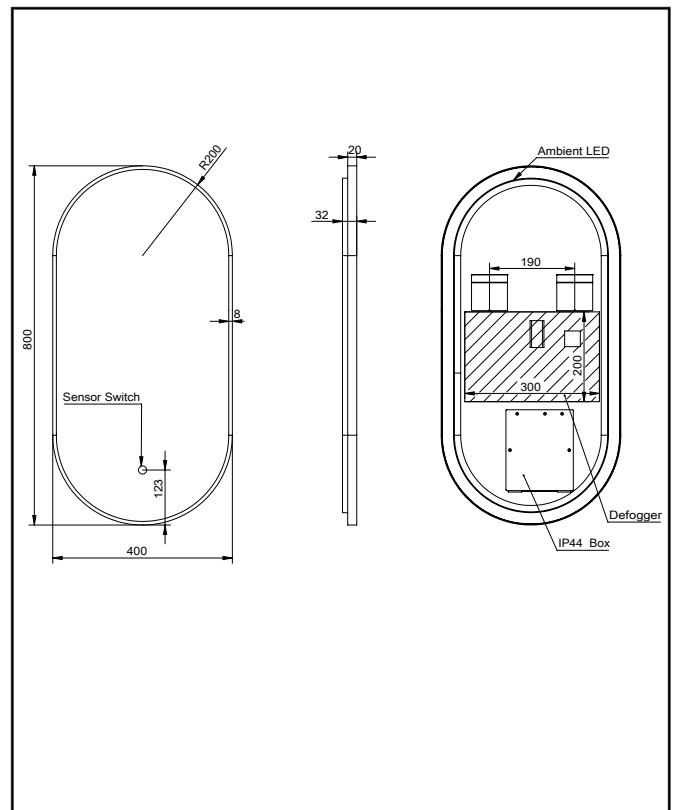

PRODUCT DATA SHEET

Cloakroom LED Tablet Mirror Brushed Brass

Product Code: MIRROR020

SCUDO
BEAUTIFUL BATHROOMS

0330 124 7290

sales@scudo.co.uk - www.scudo.co.uk

Scudo is the trading name of Harrison Bathrooms Ltd. Whilst we endeavour to ensure that the product information is accurate we accept no liability for any information given. All images are for illustration purposes only. Product images and specification are subject to change. Measurements are in millimetres and are nominal.

Product Name	MIRROR020
Product Description	Cloakroom LED Tablet Mirror Brushed Brass
Product Transportation	
Barcode	5060991252470
Country of origin	CHINA
Commodity code	7009910000
Product Measurements	
Product Weight (KG)	5
Product Width (mm)	400
Product Height (mm)	800
Product Depth (mm)	32
Primary Packed Measurements	
Packaged Weight	7
Packed Length	
Packed Width	
Packed Height	

General Information	
Construction Material	Copper Free Mirror / Aluminium
Installation type	Wall Mounted
Colour / Finish	Brushed Brass
Mirror Attributes	
Bulb Watts	30
Bulb Type	LED
Voltage	230
Switch Type	Infrared
Shaving Socket	No
Demister	Yes
Clock	No
Hang Type	Portrait
Light Colour	COOL/WARM WHITE
Lumens	1140
Light Temperature	2700-6500K
Dimmable	Yes
Energy Rating	F
Internal Shelves	NO
Down Light	NO
Bluetooth Speaker	NO
IP Rating	IP44