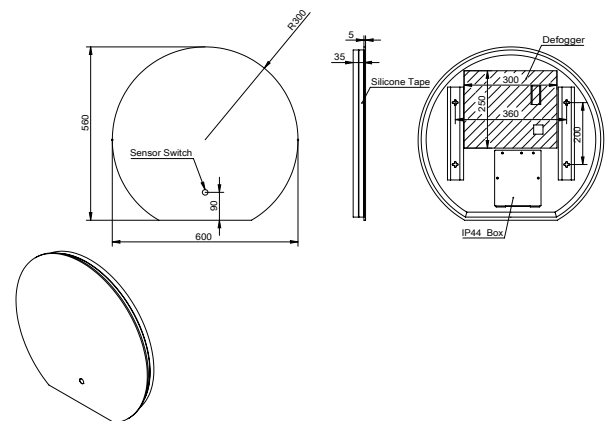

PRODUCT DATA SHEET

Alba 600x560 LED Mirror

Product Code: MIRROR024

SCUDO
BEAUTIFUL BATHROOMS

0330 124 7290

sales@scudo.co.uk - www.scudo.co.uk

Scudo is the trading name of Harrison Bathrooms Ltd. Whilst we endeavour to ensure that the product information is accurate we accept no liability for any information given. All images are for illustration purposes only. Product images and specification are subject to change. Measurements are in millimetres and are nominal.

Product Name	MIRROR024
Product Description	Alba 600x560 LED Mirror
Product Transportation	
Barcode	5060991254795
Country of origin	China
Commodity code	7009910000
Product Measurements	
Product Weight (KG)	4.5
Product Width (mm)	600
Product Height (mm)	560
Product Depth (mm)	35
Primary Packed Measurements	
Packaged Weight	6.3
Packed Length	95
Packed Width	640
Packed Height	710

General Information	
Construction Material	Mirror / Plastic
Installation type	Wall Mounted
Colour / Finish	White
Mirror Attributes	
Bulb Watts	35
Bulb Type	LED
Voltage	230
Switch Type	IR Sensor
Shaving Socket	No
Demister	Yes
Clock	No
Hang Type	Landscape & Portrait
Light Colour	Warm to Cool White
Lumens	963
Light Temperature	2700-6500k
Dimmable	Yes
Energy Rating	F
Internal Shelves	No
Down Light	No
Bluetooth Speaker	No
IP Rating	IP44

Dimensions (Measurements in mm)

LIFETIME GUARANTEE

We are confident in our products and we want our customer to be, we proudly give a lifetime guarantee on our taps and showers, further details can be found on our website.