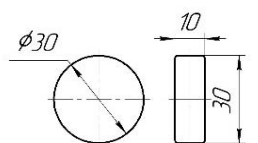

MISA - 530

SUPPLIED INSTALLATION ACCESSORIES

- Vertical mounting
- Optional 304 QUALITY STAINLESS STEEL TOWEL RADIATOR
- Polished
- Max operational pressure: 10 Bar
- Inlet/Outlet: 1/2" female pipe thread
- All dimensions are in mm

MATERIAL DETAILS

Product name	Product code	Height	Width	Thickness	Plumbing axes center to center	Hanger axes horizontal	Hanger to bottom of the product	Hanger axes vertical	Water volume	Empty weight
		H	W	D	C	S	F	G	-	-
		mm	mm	mm	mm	mm	mm	mm	mm	L
MISA 530 x 720	RNS-MSA072	720	530	40	500	500	630	540	1,54	5,31
MISA 530 x 1120	RNS-MSA112	1120	530	40	500	500	1030	940	2,37	7,8
MISA 530 x 1450	RNS-MSA145	1450	530	40	500	500	1360	1270	3,13	9,92