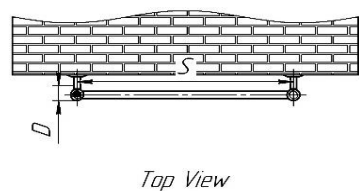

MISA - 530

SUPPLIED INSTALLATION ACCESSORIES

- Vertical mounting
- Optional 304 QUALITY STAINLESS STEEL TOWEL RADIATOR
- Polished
- Max operational pressure: 10 Bar
- Inlet/Outlet: 1/2" female pipe thread
- All dimensions are in mm

MATERIAL DETAILS

Product name	Product code	Height	Width	Thickness	Plumbing axes center to center	Hanger axes horizontal	Hanger to bottom of the product	Hanger axes vertical	Water volume	Empty weight
		H	W	D	C	S	F	G	-	-
		mm	mm	mm	mm	mm	mm	mm	mm	L
MISA 530 x 720	RNS-MSA072	720	530	40	500	500	630	540	1,54	5,31
MISA 530 x 1120	RNS-MSA112	1120	530	40	500	500	1030	940	2,37	7,8
MISA 530 x 1450	RNS-MSA145	1450	530	40	500	500	1360	1270	3,13	9,92