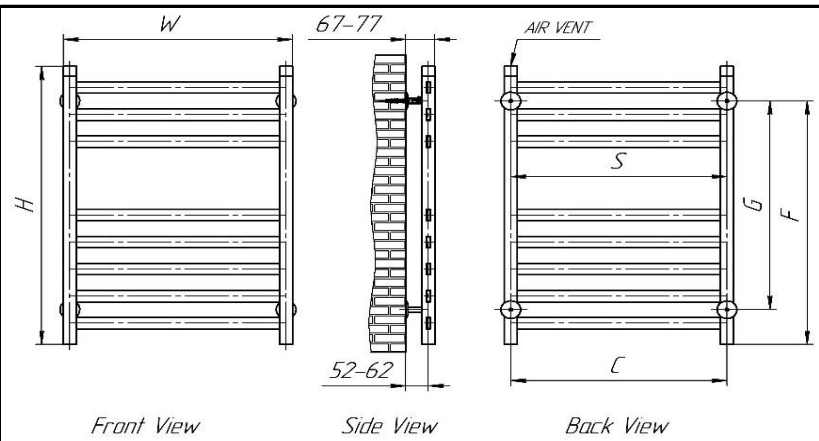

MISA - 530

SUPPLIED INSTALLATION ACCESSORIES

- Vertical mounting
- Optional 304 QUALITY STAINLESS STEEL TOWEL RADIATOR
- Polished
- Max operational pressure: 10 Bar
- Inlet/Outlet: 1/2" female pipe thread
- All dimensions are in mm

MATERIAL DETAILS

Product name	Product code	Height	Width	Thickness	Plumbing axes center to center	Hanger axes horizontal	Hanger to bottom of the product	Hanger axes vertical	Water volume	Empty weight
		H	W	D	C	S	F	G	-	-
		mm	mm	mm	mm	mm	mm	mm	mm	L
MISA 530 x 720	RNS-MSA072	720	530	40	500	500	630	540	1,54	5,31
MISA 530 x 1120	RNS-MSA112	1120	530	40	500	500	1030	940	2,37	7,8
MISA 530 x 1450	RNS-MSA145	1450	530	40	500	500	1360	1270	3,13	9,92