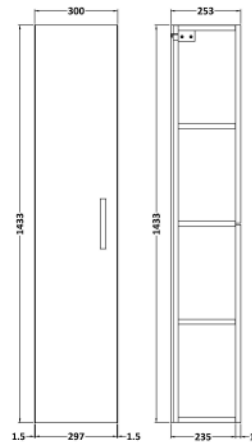

Sales Code: MOE2261

Description: Tall Wall Hung Unit Single Door

Product Dimensions

Height (mm):	1433
Width (mm):	300
Depth (mm):	253
Nett Weight (kg):	20.5

Packaging Dimensions

Height (mm):	275
Width (mm):	320
Depth (mm):	1455
Gross Weight (kg):	21

Packaging Data

Box Colour:	Brown Cardboard Box - Printed	
Box Qty:	0	
Label Size:	0 x 0	
Label Colour:	White Label	
Label Qty:	0	

Outer Box Dimensions (If Applicable)

Height (mm):	
Width (mm):	
Depth (mm):	
Gross Weight (kg):	
Barcode:	5056678406083

Product Details

Country of Origin:	China
Fitting Instruction:	Yes
CE & UKCA:	N/A
FSC Certified Materials:	Yes
Colour:	Satin Grey
Construction Method:	Cam & Wood Dowel
Construction Type:	Rigid
Cabinet Finish:	MFC Painted Matt
Fascia Finish:	Mdf Painted Matt
Cabinet Thickness (mm):	16
Fascia Thickness (mm):	18
Drawer Included:	No
Drawer Type:	Not Applicable
No of Shelves:	3
Hinge Type:	95 Degree Soft Close
Hinge Included:	Yes, Supplied
Adjustable Legs:	No, Not Required
Fixings Included:	Yes
Handle Style:	Contemporary
Waste Shroud:	Not Applicable
Handle Included:	Yes, Supplied
Handle Type:	D-Shape