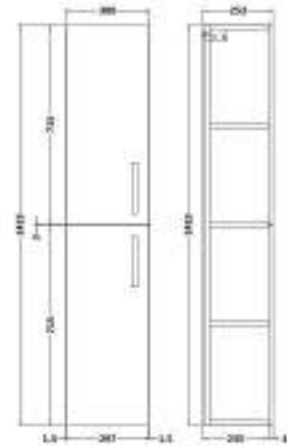

Sales Code: MOE462

Description: Tall Wall Hung Unit 2-Door

Product Dimensions

| | |
|-------------------|------|
| Height (mm): | 1433 |
| Width (mm): | 300 |
| Depth (mm): | 235 |
| Nett Weight (kg): | 20.5 |

Packaging Dimensions

| | |
|--------------------|------|
| Height (mm): | 1455 |
| Width (mm): | 320 |
| Depth (mm): | 275 |
| Gross Weight (kg): | 21 |

Packaging Data

| | |
|---------------|---------------------|
| Box Colour: | Brown Cardboard Box |
| Box Qty: | 1 |
| Label Size: | 100 x 50 |
| Label Colour: | White Label |
| Label Qty: | 2 |

Outer Box Dimensions (If Applicable)

| | |
|--------------------|---------------|
| Height (mm): | |
| Width (mm): | |
| Depth (mm): | |
| Gross Weight (kg): | |
| Barcode: | 5056211848066 |

Product Details