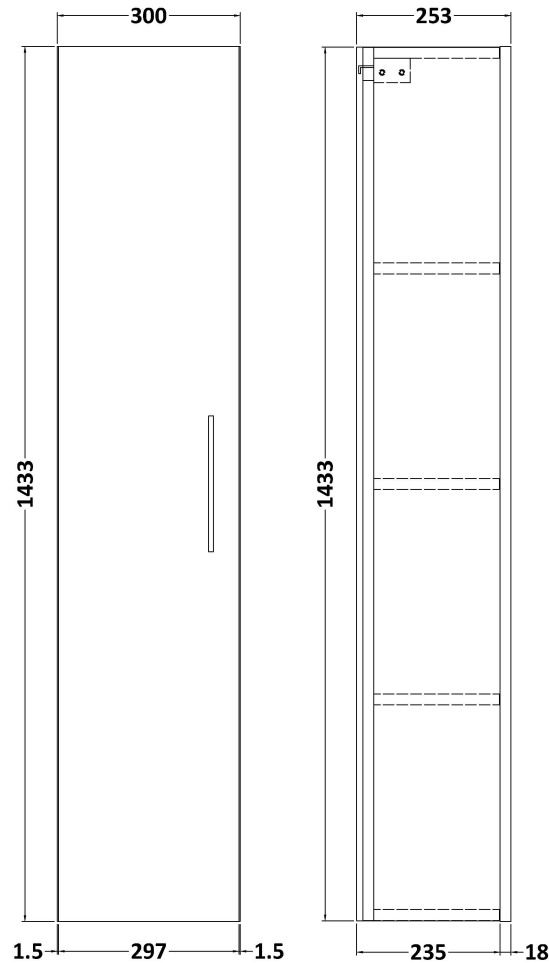

Sales Code: MOE861

Description: Tall Wall Hung Unit Single Door

Product Dimensions

Height (mm):	1433
Width (mm):	300
Depth (mm):	253
Nett Weight (kg):	20.5

Packaging Dimensions

Height (mm):	275
Width (mm):	320
Depth (mm):	1455
Gross Weight (kg):	21

Packaging Data

Box Colour:	Brown Cardboard Box - Printed
Box Qty:	0
Label Size:	0 x 0
Label Colour:	White Label
Label Qty:	2

Outer Box Dimensions (If Applicable)

Height (mm):	
Width (mm):	
Depth (mm):	
Gross Weight (kg):	
Barcode:	5056462658155

Product Details

Country of Origin:	China
Fitting Instruction:	No
CE Certification:	N/A
FSC Certified Materials:	Yes
Colour:	Satin Reed Green
Construction Method:	Cam & Wood Dowel
Construction Type:	Rigid
Cabinet Finish:	MFC Painted Matt
Fascia Finish:	Mdf Painted Matt
Cabinet Thickness (mm):	16
Fascia Thickness (mm):	18
Drawer Included:	No
Drawer Type:	Not Applicable
No of Shelves:	3
Hinge Type:	95 Degree Soft Close
Hinge Included:	Yes, Supplied
Adjustable Legs:	No, Not Required
Fixings Included:	Yes
Handle Style:	Contemporary
Waste Shroud:	Not Applicable
Handle Included:	Yes, Supplied
Handle Type:	D-Shape