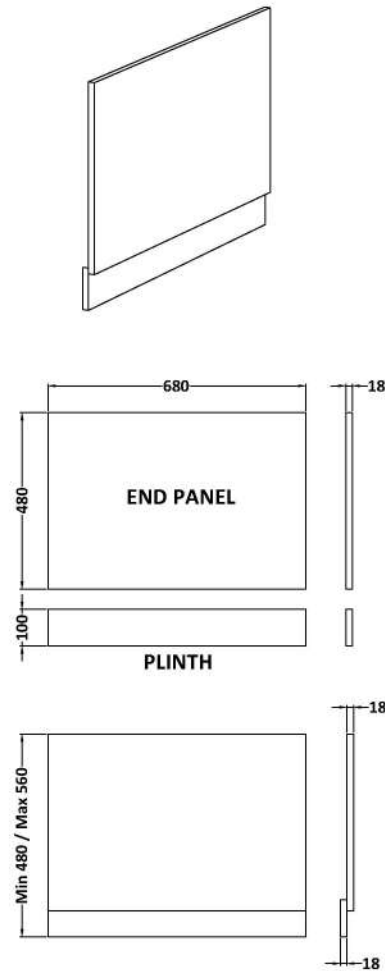

Sales Code: MOF170

Description: 700 Bath End Panel

Product Dimensions

Height (mm):	560
Width (mm):	680
Depth (mm):	36
Nett Weight (kg):	5.9

Packaging Dimensions

Height (mm):	30
Width (mm):	595
Depth (mm):	725
Gross Weight (kg):	6.4

Packaging Data

Box Colour:	Brown Cardboard Box - Printed
Box Qty:	1
Label Size:	100 x 50
Label Colour:	White Label
Label Qty:	2

Outer Box Dimensions (If Applicable)

Height (mm):	
Width (mm):	
Depth (mm):	
Gross Weight (kg):	
Barcode:	5056211874362

Product Details

Country of Origin:	China
Fitting Instruction:	No
CE & UKCA:	N/A
FSC Certified Materials:	Yes
Colour:	Satin White
Construction Method:	Screws Only
Construction Type:	Flat-Pack
Cabinet Finish:	Not Applicable
Fascia Finish:	Mdf Painted Matt
Cabinet Thickness (mm):	
Fascia Thickness (mm):	18
Drawer Included:	Not Applicable
Drawer Type:	Not Applicable
No of Shelves:	Not Applicable
Hinge Type:	Not Applicable
Hinge Included:	Not Applicable
Adjustable Legs:	Not Applicable
Fixings Included:	Yes
Handle Style:	Not Applicable
Waste Shroud:	Not Applicable
Handle Included:	Not Applicable
Handle Type:	Not Applicable