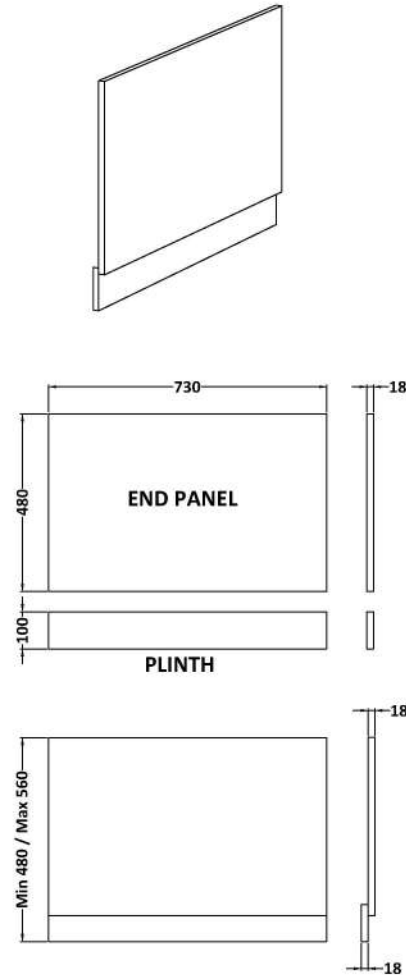

Sales Code: MOF171

Description: 750 Bath End Panel

Product Dimensions

Height (mm):	560
Width (mm):	730
Depth (mm):	36
Nett Weight (kg):	6.4

Packaging Dimensions

Height (mm):	30
Width (mm):	595
Depth (mm):	775
Gross Weight (kg):	6.9

Packaging Data

Box Colour:	Brown Cardboard Box - Printed
Box Qty:	1
Label Size:	100 x 50
Label Colour:	White Label
Label Qty:	2

Outer Box Dimensions (If Applicable)

Height (mm):	
Width (mm):	
Depth (mm):	
Gross Weight (kg):	
Barcode:	5056211874331

Product Details

Country of Origin:	China
Fitting Instruction:	No
CE & UKCA:	N/A
FSC Certified Materials:	Yes
Colour:	Satin White
Construction Method:	Screws Only
Construction Type:	Flat-Pack
Cabinet Finish:	Not Applicable
Fascia Finish:	Mdf Painted Matt
Cabinet Thickness (mm):	
Fascia Thickness (mm):	18
Drawer Included:	Not Applicable
Drawer Type:	Not Applicable
No of Shelves:	Not Applicable
Hinge Type:	Not Applicable
Hinge Included:	Not Applicable
Adjustable Legs:	Not Applicable
Fixings Included:	Yes
Handle Style:	Not Applicable
Waste Shroud:	Not Applicable
Handle Included:	Not Applicable
Handle Type:	Not Applicable