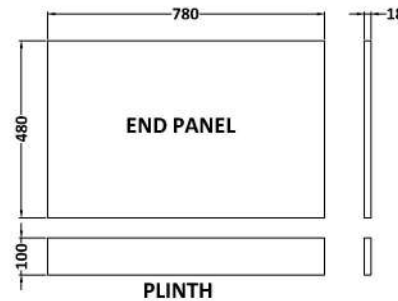

Sales Code: MOF172

Description: 800 Bath End Panel

Product Dimensions

Height (mm):	560
Width (mm):	780
Depth (mm):	36
Nett Weight (kg):	6.9

Packaging Dimensions

Height (mm):	30
Width (mm):	595
Depth (mm):	825
Gross Weight (kg):	7.4

Packaging Data

Box Colour:	Brown Cardboard Box - Printed
Box Qty:	1
Label Size:	100 x 50
Label Colour:	White Label
Label Qty:	2

Outer Box Dimensions (If Applicable)

Height (mm):	
Width (mm):	
Depth (mm):	
Gross Weight (kg):	
Barcode:	5056211874300

Product Details

Country of Origin:	China
Fitting Instruction:	No
CE & UKCA:	N/A
FSC Certified Materials:	Yes
Colour:	Satin White
Construction Method:	Screws Only
Construction Type:	Flat-Pack
Cabinet Finish:	Not Applicable
Fascia Finish:	Mdf Painted Matt
Cabinet Thickness (mm):	
Fascia Thickness (mm):	18
Drawer Included:	Not Applicable
Drawer Type:	Not Applicable
No of Shelves:	Not Applicable
Hinge Type:	Not Applicable
Hinge Included:	Not Applicable
Adjustable Legs:	Not Applicable
Fixings Included:	Yes
Handle Style:	Not Applicable
Waste Shroud:	Not Applicable
Handle Included:	Not Applicable
Handle Type:	Not Applicable