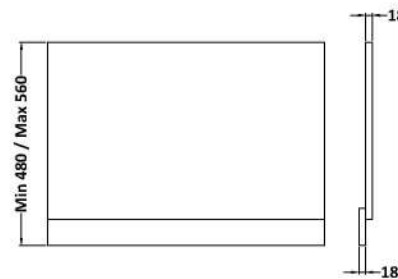

Sales Code: MOF172

Description: 800 Bath End Panel

Product Dimensions

Height (mm):	560
Width (mm):	780
Depth (mm):	36
Nett Weight (kg):	6.9

Packaging Dimensions

Height (mm):	30
Width (mm):	595
Depth (mm):	825
Gross Weight (kg):	7.4

Packaging Data

Box Colour:	Brown Cardboard Box - Printed
Box Qty:	1
Label Size:	100 x 50
Label Colour:	White Label
Label Qty:	2

Outer Box Dimensions (If Applicable)

Height (mm):	
Width (mm):	
Depth (mm):	
Gross Weight (kg):	
Barcode:	5056211874300

Product Details

Country of Origin:	China
Fitting Instruction:	No
CE & UKCA:	N/A
FSC Certified Materials:	Yes
Colour:	Satin White
Construction Method:	Screws Only
Construction Type:	Flat-Pack
Cabinet Finish:	Not Applicable
Fascia Finish:	Mdf Painted Matt
Cabinet Thickness (mm):	
Fascia Thickness (mm):	18
Drawer Included:	Not Applicable
Drawer Type:	Not Applicable
No of Shelves:	Not Applicable
Hinge Type:	Not Applicable
Hinge Included:	Not Applicable
Adjustable Legs:	Not Applicable
Fixings Included:	Yes
Handle Style:	Not Applicable
Waste Shroud:	Not Applicable
Handle Included:	Not Applicable
Handle Type:	Not Applicable