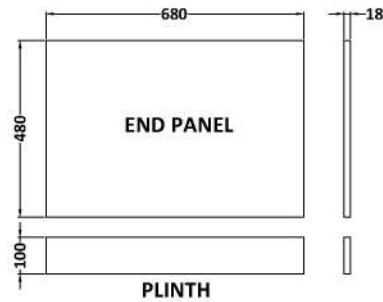

Sales Code: MOF270

Description: 700 Bath End Panel

Product Dimensions

Height (mm):	560
Width (mm):	680
Depth (mm):	36
Nett Weight (kg):	5.9

Packaging Dimensions

Height (mm):	30
Width (mm):	595
Depth (mm):	725
Gross Weight (kg):	6.4

Packaging Data

Box Colour:	Brown Cardboard Box - Printed
Box Qty:	1
Label Size:	100 x 50
Label Colour:	White Label
Label Qty:	2

Outer Box Dimensions (If Applicable)

Height (mm):	
Width (mm):	
Depth (mm):	
Gross Weight (kg):	
Barcode:	5056211874355

Product Details

Country of Origin:	China
Fitting Instruction:	No
CE & UKCA:	N/A
FSC Certified Materials:	Yes
Colour:	Satin Grey
Construction Method:	Screws Only
Construction Type:	Flat-Pack
Cabinet Finish:	Not Applicable
Fascia Finish:	Mdf Painted Matt
Cabinet Thickness (mm):	
Fascia Thickness (mm):	18
Drawer Included:	Not Applicable
Drawer Type:	Not Applicable
No of Shelves:	Not Applicable
Hinge Type:	Not Applicable
Hinge Included:	Not Applicable
Adjustable Legs:	Not Applicable
Fixings Included:	Yes
Handle Style:	Not Applicable
Waste Shroud:	Not Applicable
Handle Included:	Not Applicable
Handle Type:	Not Applicable