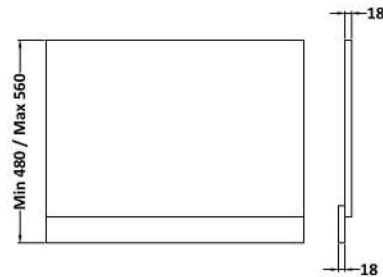

Sales Code: MOF270

Description: 700 Bath End Panel

Product Dimensions

Height (mm):	560
Width (mm):	680
Depth (mm):	36
Nett Weight (kg):	5.9

Packaging Dimensions

Height (mm):	30
Width (mm):	595
Depth (mm):	725
Gross Weight (kg):	6.4

Packaging Data

Box Colour:	Brown Cardboard Box - Printed
Box Qty:	1
Label Size:	100 x 50
Label Colour:	White Label
Label Qty:	2

Outer Box Dimensions (If Applicable)

Height (mm):	
Width (mm):	
Depth (mm):	
Gross Weight (kg):	
Barcode:	5056211874355