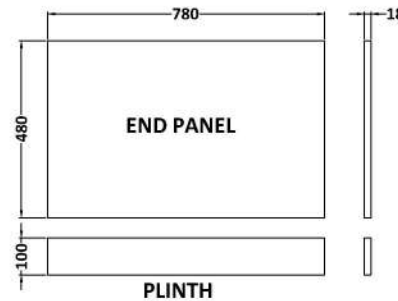

Sales Code: MOF272

Description: 800 Bath End Panel

Product Dimensions

Height (mm):	560
Width (mm):	780
Depth (mm):	36
Nett Weight (kg):	6.9

Packaging Dimensions

Height (mm):	30
Width (mm):	595
Depth (mm):	825
Gross Weight (kg):	7.4

Packaging Data

Box Colour:	Brown Cardboard Box - Printed
Box Qty:	1
Label Size:	100 x 50
Label Colour:	White Label
Label Qty:	2

Outer Box Dimensions (If Applicable)

Height (mm):	
Width (mm):	
Depth (mm):	
Gross Weight (kg):	
Barcode:	5056211874294

Product Details

Country of Origin:	China
Fitting Instruction:	No
CE & UKCA:	N/A
FSC Certified Materials:	Yes
Colour:	Satin Grey
Construction Method:	Screws Only
Construction Type:	Flat-Pack
Cabinet Finish:	Not Applicable
Fascia Finish:	Mdf Painted Matt
Cabinet Thickness (mm):	
Fascia Thickness (mm):	18
Drawer Included:	Not Applicable
Drawer Type:	Not Applicable
No of Shelves:	Not Applicable
Hinge Type:	Not Applicable
Hinge Included:	Not Applicable
Adjustable Legs:	Not Applicable
Fixings Included:	Yes
Handle Style:	Not Applicable
Waste Shroud:	Not Applicable
Handle Included:	Not Applicable
Handle Type:	Not Applicable