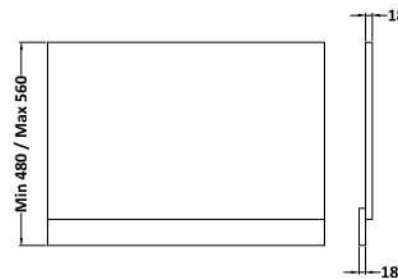

Sales Code: MOF272

Description: 800 Bath End Panel

Product Dimensions

Height (mm):	560
Width (mm):	780
Depth (mm):	36
Nett Weight (kg):	6.9

Packaging Dimensions

Height (mm):	30
Width (mm):	595
Depth (mm):	825
Gross Weight (kg):	7.4

Packaging Data

Box Colour:	Brown Cardboard Box - Printed
Box Qty:	1
Label Size:	100 x 50
Label Colour:	White Label
Label Qty:	2

Outer Box Dimensions (If Applicable)

Height (mm):	
Width (mm):	
Depth (mm):	
Gross Weight (kg):	
Barcode:	5056211874294