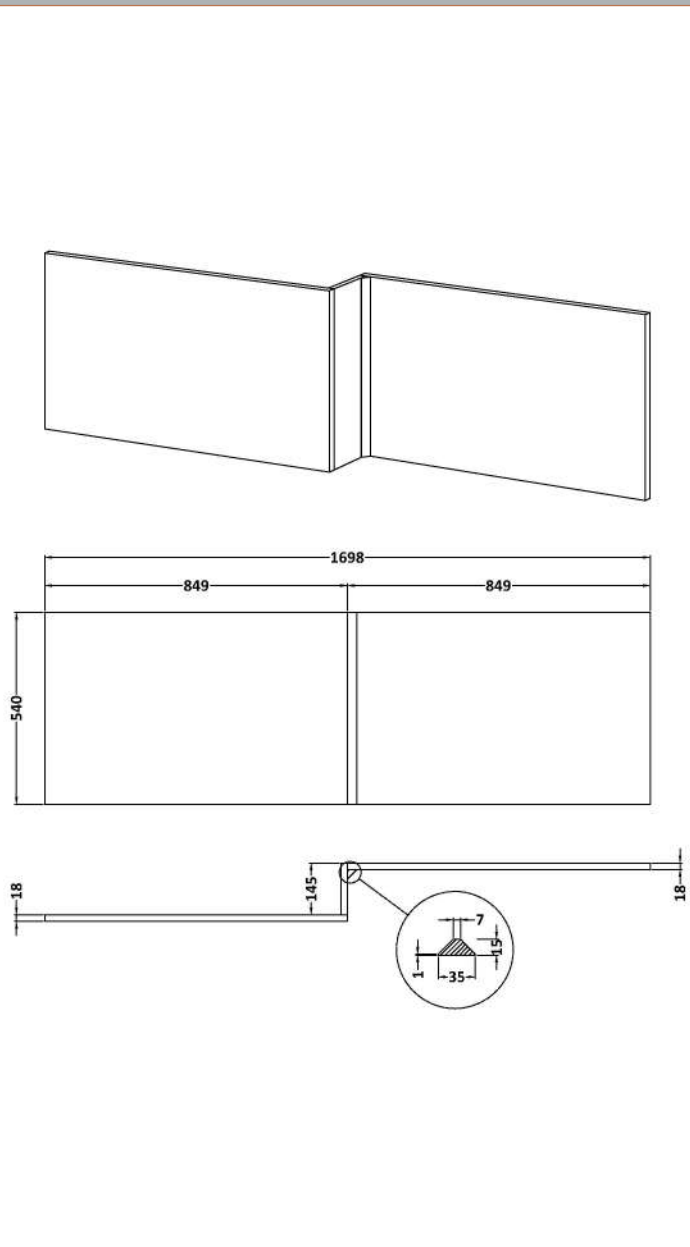

Sales Code: MOF273

Description: 1700 Square Shower Bath Front Panel

**Product Dimensions**

Height (mm):	540
Width (mm):	1698
Depth (mm):	163
Nett Weight (kg):	14.3

**Packaging Dimensions**

Height (mm):	47
Width (mm):	555
Depth (mm):	1015
Gross Weight (kg):	14.8

**Packaging Data**

Box Colour:	Brown Cardboard Box - Printed
Box Qty:	1
Label Size:	100 x 50
Label Colour:	White Label
Label Qty:	2

**Outer Box Dimensions (If Applicable)**

Height (mm):	
Width (mm):	
Depth (mm):	
Gross Weight (kg):	
Barcode:	5056211874263

**Product Details**

Country of Origin:	China
Fitting Instruction:	No
CE & UKCA:	N/A
FSC Certified Materials:	Yes
Colour:	Satin Grey
Construction Method:	Cam & Wood Dowel
Construction Type:	Flat-Pack
Cabinet Finish:	Not Applicable
Fascia Finish:	Mdf Painted Matt
Cabinet Thickness (mm):	
Fascia Thickness (mm):	18
Drawer Included:	Not Applicable
Drawer Type:	Not Applicable
No of Shelves:	Not Applicable
Hinge Type:	Not Applicable
Hinge Included:	Not Applicable
Adjustable Legs:	Not Applicable
Fixings Included:	Yes
Handle Style:	Not Applicable
Waste Shroud:	Not Applicable
Handle Included:	Not Applicable
Handle Type:	Not Applicable