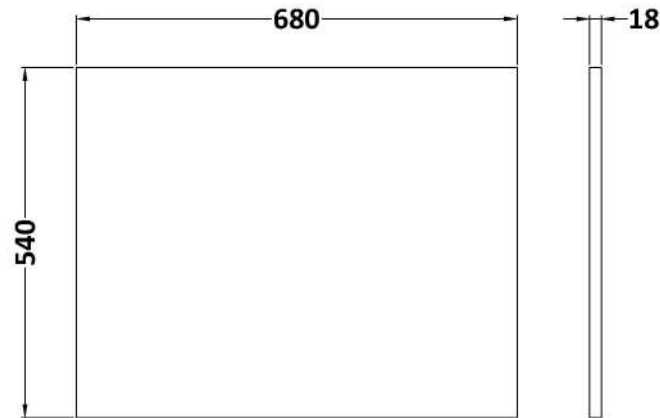

Sales Code: MOF279

Description: 700 Square Shower Bath End Panel

Product Dimensions

Height (mm):	540
Width (mm):	680
Depth (mm):	18
Nett Weight (kg):	5.2

Packaging Dimensions

Height (mm):	27
Width (mm):	555
Depth (mm):	710
Gross Weight (kg):	5.7

Packaging Data

Box Colour:	Brown Cardboard Box - Printed
Box Qty:	1
Label Size:	100 x 50
Label Colour:	White Label
Label Qty:	2

Outer Box Dimensions (If Applicable)

Height (mm):	
Width (mm):	
Depth (mm):	
Gross Weight (kg):	
Barcode:	5056211874232

Product Details

Country of Origin:	China
Fitting Instruction:	No
CE & UKCA:	N/A
FSC Certified Materials:	Yes
Colour:	Satin Grey
Construction Method:	Cam & Wood Dowel
Construction Type:	Flat-Pack
Cabinet Finish:	Not Applicable
Fascia Finish:	Mdf Painted Matt
Cabinet Thickness (mm):	
Fascia Thickness (mm):	18
Drawer Included:	Not Applicable
Drawer Type:	Not Applicable
No of Shelves:	Not Applicable
Hinge Type:	Not Applicable
Hinge Included:	Not Applicable
Adjustable Legs:	Not Applicable
Fixings Included:	No
Handle Style:	Not Applicable
Waste Shroud:	Not Applicable
Handle Included:	Not Applicable
Handle Type:	Not Applicable