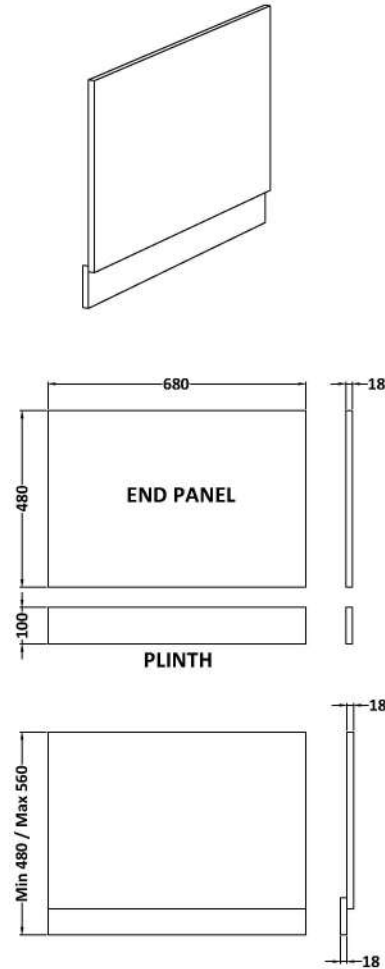

Sales Code: MOF370

Description: 700 Bath End Panel

Product Dimensions

Height (mm):	560
Width (mm):	680
Depth (mm):	36
Nett Weight (kg):	5.9

Packaging Dimensions

Height (mm):	30
Width (mm):	595
Depth (mm):	725
Gross Weight (kg):	6.4

Packaging Data

Box Colour:	Brown Cardboard Box - Printed
Box Qty:	1
Label Size:	100 x 50
Label Colour:	White Label
Label Qty:	2

Outer Box Dimensions (If Applicable)

Height (mm):	
Width (mm):	
Depth (mm):	
Gross Weight (kg):	
Barcode:	5056211874348

Product Details

Country of Origin:	China
Fitting Instruction:	No
CE & UKCA:	N/A
FSC Certified Materials:	Yes
Colour:	Satin Blue
Construction Method:	Screws Only
Construction Type:	Flat-Pack
Cabinet Finish:	Not Applicable
Fascia Finish:	Mdf Painted Matt
Cabinet Thickness (mm):	
Fascia Thickness (mm):	18
Drawer Included:	Not Applicable
Drawer Type:	Not Applicable
No of Shelves:	Not Applicable
Hinge Type:	Not Applicable
Hinge Included:	Not Applicable
Adjustable Legs:	Not Applicable
Fixings Included:	Yes
Handle Style:	Not Applicable
Waste Shroud:	Not Applicable
Handle Included:	Not Applicable
Handle Type:	Not Applicable