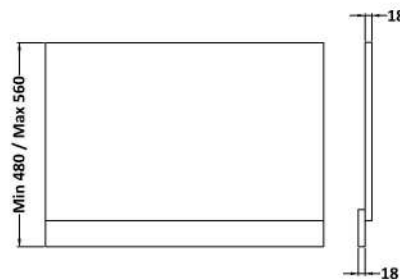

Sales Code: MOF371

Description: 750 Bath End Panel

Product Dimensions

Height (mm):	560
Width (mm):	730
Depth (mm):	36
Nett Weight (kg):	6.4

Packaging Dimensions

Height (mm):	30
Width (mm):	595
Depth (mm):	775
Gross Weight (kg):	6.9

Packaging Data

Box Colour:	Brown Cardboard Box - Printed
Box Qty:	1
Label Size:	100 x 50
Label Colour:	White Label
Label Qty:	2

Outer Box Dimensions (If Applicable)

Height (mm):	
Width (mm):	
Depth (mm):	
Gross Weight (kg):	
Barcode:	5056211874317