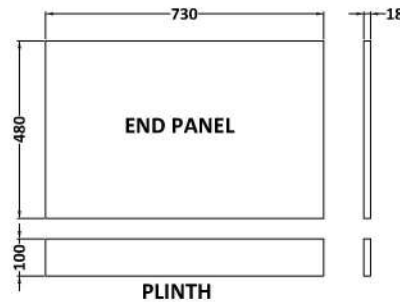

Sales Code: MOF371

Description: 750 Bath End Panel

Product Dimensions

Height (mm):	560
Width (mm):	730
Depth (mm):	36
Nett Weight (kg):	6.4

Packaging Dimensions

Height (mm):	30
Width (mm):	595
Depth (mm):	775
Gross Weight (kg):	6.9

Packaging Data

Box Colour:	Brown Cardboard Box - Printed
Box Qty:	1
Label Size:	100 x 50
Label Colour:	White Label
Label Qty:	2

Outer Box Dimensions (If Applicable)

Height (mm):	
Width (mm):	
Depth (mm):	
Gross Weight (kg):	
Barcode:	5056211874317