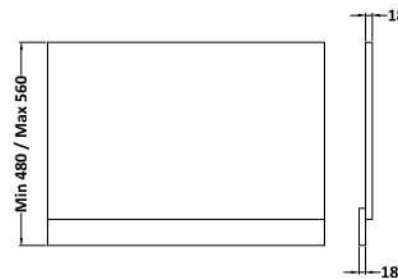

### Product Dimensions

Height (mm):	560
Width (mm):	780
Depth (mm):	36
Nett Weight (kg):	6.9

### Packaging Dimensions

Height (mm):	30
Width (mm):	595
Depth (mm):	825
Gross Weight (kg):	7.4

### Packaging Data

Box Colour:	Brown Cardboard Box - Printed
Box Qty:	1
Label Size:	100 x 50
Label Colour:	White Label
Label Qty:	2

### Outer Box Dimensions (If Applicable)

Height (mm):	
Width (mm):	
Depth (mm):	
Gross Weight (kg):	
Barcode:	5056211874287