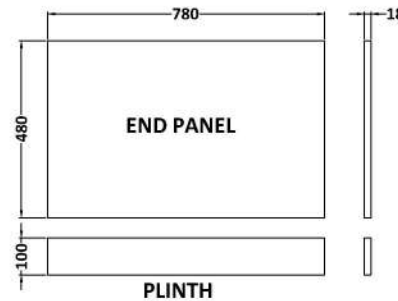

Sales Code: MOF372

Description: 800 Bath End Panel

### Product Dimensions

Height (mm):	560
Width (mm):	780
Depth (mm):	36
Nett Weight (kg):	6.9

### Packaging Dimensions

Height (mm):	30
Width (mm):	595
Depth (mm):	825
Gross Weight (kg):	7.4

### Outer Box Dimensions (If Applicable)

Height (mm):	
Width (mm):	
Depth (mm):	
Gross Weight (kg):	
Barcode:	5056211874287