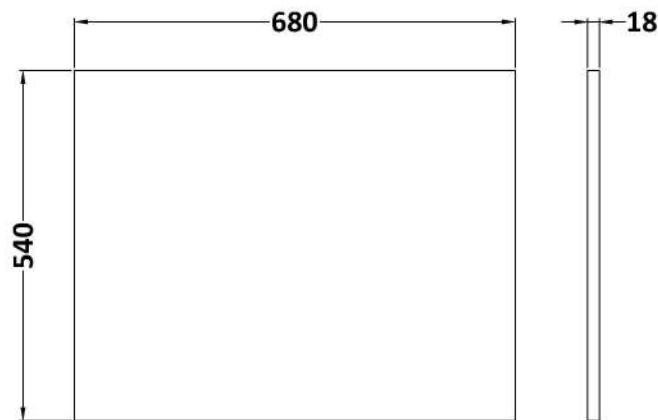

Sales Code: MOF379

Description: 700 Square Shower Bath End Panel

**Product Dimensions**

Height (mm):	540
Width (mm):	680
Depth (mm):	18
Nett Weight (kg):	5.2

**Packaging Dimensions**

Height (mm):	27
Width (mm):	555
Depth (mm):	710
Gross Weight (kg):	5.7

**Packaging Data**

Box Colour:	Brown Cardboard Box - Printed
Box Qty:	1
Label Size:	100 x 50
Label Colour:	White Label
Label Qty:	2

**Outer Box Dimensions (If Applicable)**

Height (mm):	
Width (mm):	
Depth (mm):	
Gross Weight (kg):	
Barcode:	5056211874225

**Product Details**

Country of Origin:	China
Fitting Instruction:	No
CE & UKCA:	N/A
FSC Certified Materials:	Yes
Colour:	Satin Blue
Construction Method:	Cam & Wood Dowel
Construction Type:	Flat-Pack
Cabinet Finish:	Not Applicable
Fascia Finish:	Mdf Painted Matt
Cabinet Thickness (mm):	
Fascia Thickness (mm):	18
Drawer Included:	Not Applicable
Drawer Type:	Not Applicable
No of Shelves:	Not Applicable
Hinge Type:	Not Applicable
Hinge Included:	Not Applicable
Adjustable Legs:	Not Applicable
Fixings Included:	No
Handle Style:	Not Applicable
Waste Shroud:	Not Applicable
Handle Included:	Not Applicable
Handle Type:	Not Applicable