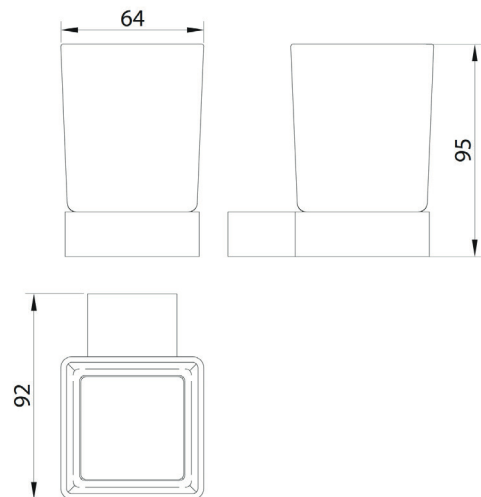

## Mono Black Tumbler Holder

Product Code: MONOACC-001

**SCUDO**  
BEAUTIFUL BATHROOMS

0330 124 7290

[sales@scudo.co.uk](mailto:sales@scudo.co.uk) - [www.scudo.co.uk](http://www.scudo.co.uk)

Scudo is the trading name of Harrison Bathrooms Ltd. Whilst we endeavour to ensure that the product information is accurate we accept no liability for any information given. All images are for illustration purposes only. Product images and specification are subject to change. Measurements are in millimetres and are nominal.

Product Measurements	
Product Weight:	0.516kg
Product Width:	92mm
Product Height:	95mm
Product Depth:	N/A
Product Length:	64mm
Product Transportation	
Barcode:	5060713724766
Country of Origin:	China
Comodity Code:	8302500000
Primary Packed Measurements	
Packaged Weight:	0.6kg
Packaged Length:	125mm
Packaged Width:	80mm
Packaged Height:	145mm
Packaging Weight	
Card:	0.084kg
Paper:	N/A
Wood:	N/A
Plastic:	0.09kg
General Information	
Construction Material:	Brass/Glass
Installation Type:	Wall Mounted
Colour/Finish:	Matt Black

**Dimensions**  
(measurements in mm)