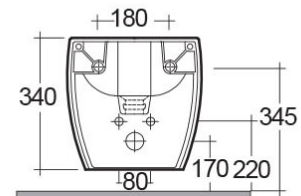

## Technical specifications

Dimensions: 337 x 525 mm

Weight: 29 Kg

Color: Alpine White

Parts: MP07AWHA - METROPOLITAN BIDET WALL HUNG W/HIDDEN FIXATIONS 52CM

Suites: [RAK-METROPOLITAN](#)

Code	Name
MP07AWHA	METROPOLITAN BIDET WALL HUNG W/HIDDEN FIXATIONS 52CM

Dimensions: All dimensions in mm tolerance  $\pm 5\%$  for below 200mm and  $\pm 3\%$  for above 200mm.  
Note: Due to a continuing development programme to improve design and performance, the manufacturer reserves all rights to vary specifications without prior information.  
Please note accessories are for photographic use only.