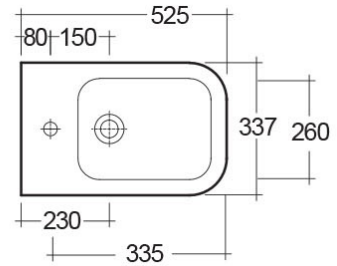

## Technical specifications

Dimensions: 337 x 525 mm

Weight: 29 Kg

Color: Alpine White

Parts: MP07AWHA - METROPOLITAN BIDET WALL HUNG W/HIDDEN FIXATIONS 52CM

Suites: [RAK-METROPOLITAN](#)

Code	Name
MP07AWHA	METROPOLITAN BIDET WALL HUNG W/HIDDEN FIXATIONS 52CM

Dimensions: All dimensions in mm tolerance  $\pm 5\%$  for below 200mm and  $\pm 3\%$  for above 200mm.  
Note: Due to a continuing development programme to improve design and performance, the manufacturer reserves all rights to vary specifications without prior information.  
Please note accessories are for photographic use only.