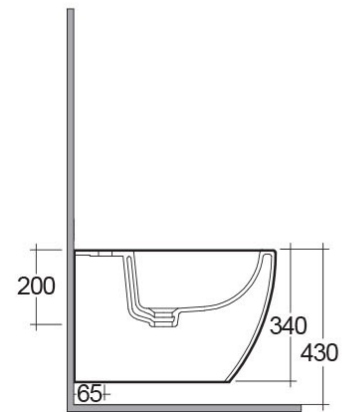

## Technical specifications

Dimensions: 337 x 525 mm

Weight: 29 Kg

Color: Alpine White

Parts: MP07AWHA - METROPOLITAN BIDET WALL HUNG W/HIDDEN FIXATIONS 52CM

Suites: [RAK-METROPOLITAN](#)

Code	Name
MP07AWHA	METROPOLITAN BIDET WALL HUNG W/HIDDEN FIXATIONS 52CM

Dimensions: All dimensions in mm tolerance  $\pm 5\%$  for below 200mm and  $\pm 3\%$  for above 200mm.  
Note: Due to a continuing development programme to improve design and performance, the manufacturer reserves all rights to vary specifications without prior information.  
Please note accessories are for photographic use only.