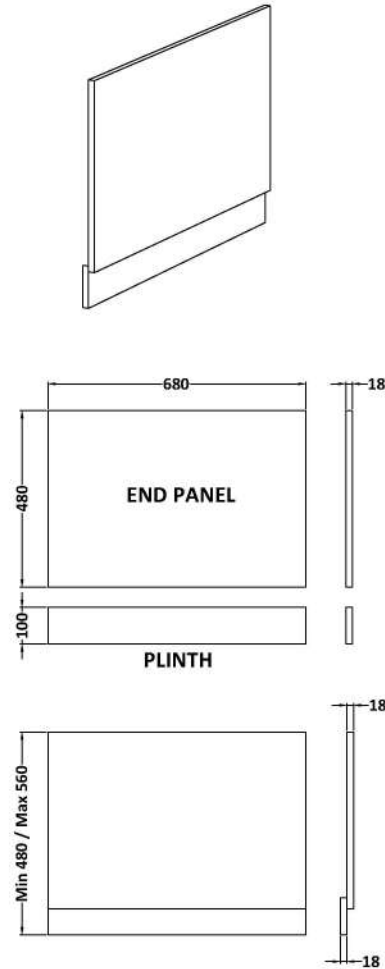

Sales Code: MPC1811

Description: 700mm Bath End Panel

Product Dimensions

Height (mm):	560
Width (mm):	680
Depth (mm):	36
Nett Weight (kg):	4.5

Packaging Dimensions

Height (mm):	30
Width (mm):	590
Depth (mm):	710
Gross Weight (kg):	4.9

Packaging Data

Box Colour:	Brown Cardboard Box
Box Qty:	1
Label Size:	100 x 50
Label Colour:	White Label
Label Qty:	1

Outer Box Dimensions (If Applicable)

Height (mm):	
Width (mm):	
Depth (mm):	
Gross Weight (kg):	
Barcode:	5056462657745

Product Details

Country of Origin:	United Kingdom
Fitting Instruction:	No
CE & UKCA:	N/A
FSC Certified Materials:	Yes
Colour:	Halifax Oak
Construction Method:	Screws Only
Construction Type:	Flat-Pack
Cabinet Finish:	Not Applicable
Fascia Finish:	MFC Textured Woodgrain
Cabinet Thickness (mm):	
Fascia Thickness (mm):	18
Drawer Included:	Not Applicable
Drawer Type:	Not Applicable
No of Shelves:	Not Applicable
Hinge Type:	Not Applicable
Hinge Included:	Not Applicable
Adjustable Legs:	Not Applicable
Fixings Included:	Yes
Handle Style:	Not Applicable
Waste Shroud:	Not Applicable
Handle Included:	Not Applicable
Handle Type:	Not Applicable