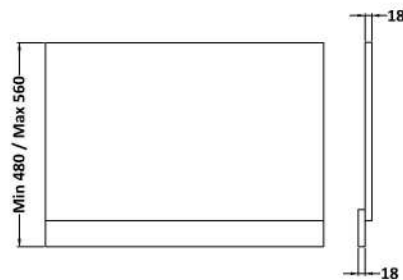

Sales Code: MPC1812

Description: 750mm Bath End Panel

Product Dimensions

Height (mm):	560
Width (mm):	730
Depth (mm):	36
Nett Weight (kg):	8.6

Packaging Dimensions

Height (mm):	30
Width (mm):	590
Depth (mm):	760
Gross Weight (kg):	8.9

Packaging Data

Box Colour:	Brown Cardboard Box
Box Qty:	1
Label Size:	100 x 50
Label Colour:	White Label
Label Qty:	1

Outer Box Dimensions (If Applicable)

Height (mm):	
Width (mm):	
Depth (mm):	
Gross Weight (kg):	
Barcode:	5056462657790