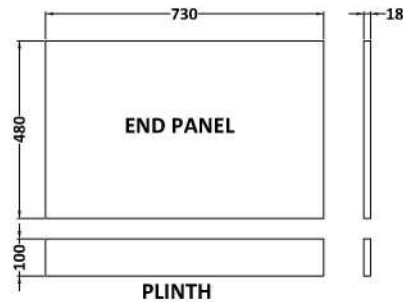

Sales Code: MPC1812

Description: 750mm Bath End Panel

Product Dimensions

Height (mm):	560
Width (mm):	730
Depth (mm):	36
Nett Weight (kg):	8.6

Packaging Dimensions

Height (mm):	30
Width (mm):	590
Depth (mm):	760
Gross Weight (kg):	8.9

Packaging Data

Box Colour:	Brown Cardboard Box
Box Qty:	1
Label Size:	100 x 50
Label Colour:	White Label
Label Qty:	1

Outer Box Dimensions (If Applicable)

Height (mm):	
Width (mm):	
Depth (mm):	
Gross Weight (kg):	
Barcode:	5056462657790