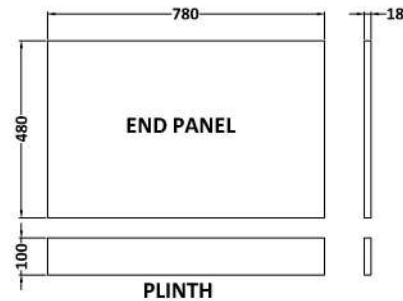

Sales Code: MPC1813

Description: 800mm Bath End Panel

Product Dimensions

Height (mm):	560
Width (mm):	780
Depth (mm):	36
Nett Weight (kg):	5.5

Packaging Dimensions

Height (mm):	30
Width (mm):	590
Depth (mm):	810
Gross Weight (kg):	5.58

Packaging Data

Box Colour:	Brown Cardboard Box
Box Qty:	1
Label Size:	100 x 50
Label Colour:	White Label
Label Qty:	1

Outer Box Dimensions (If Applicable)

Height (mm):	
Width (mm):	
Depth (mm):	
Gross Weight (kg):	
Barcode:	5056462657844