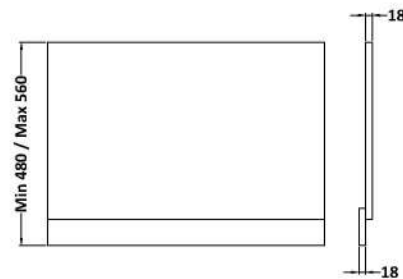

Sales Code: MPC1813

Description: 800mm Bath End Panel

Product Dimensions

Height (mm):	560
Width (mm):	780
Depth (mm):	36
Nett Weight (kg):	5.5

Packaging Dimensions

Height (mm):	30
Width (mm):	590
Depth (mm):	810
Gross Weight (kg):	5.58

Packaging Data

Box Colour:	Brown Cardboard Box
Box Qty:	1
Label Size:	100 x 50
Label Colour:	White Label
Label Qty:	1

Outer Box Dimensions (If Applicable)

Height (mm):	
Width (mm):	
Depth (mm):	
Gross Weight (kg):	
Barcode:	5056462657844