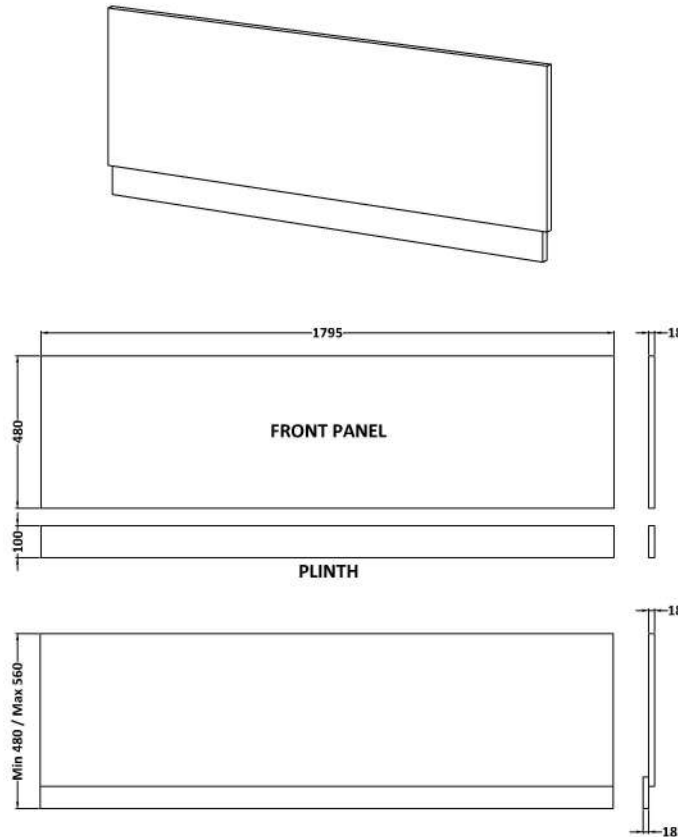

Sales Code: MPC2207

Description: 1800mm Bath Front Panel

Product Dimensions

Height (mm):	560
Width (mm):	1795
Depth (mm):	36
Nett Weight (kg):	18.8

Packaging Dimensions

Height (mm):	30
Width (mm):	590
Depth (mm):	1810
Gross Weight (kg):	18.8

Packaging Data

Box Colour:	Brown Cardboard Box
Box Qty:	1
Label Size:	100 x 50
Label Colour:	White Label
Label Qty:	1

Outer Box Dimensions (If Applicable)

Height (mm):	
Width (mm):	
Depth (mm):	
Gross Weight (kg):	
Barcode:	5056462657660

Product Details

Country of Origin:	United Kingdom
Fitting Instruction:	No
CE & UKCA:	N/A
FSC Certified Materials:	Yes
Colour:	Graphite Grey Woodgrain
Construction Method:	Screws Only
Construction Type:	Flat-Pack
Cabinet Finish:	Not Applicable
Fascia Finish:	MFC Textured Woodgrain
Cabinet Thickness (mm):	
Fascia Thickness (mm):	18
Drawer Included:	Not Applicable
Drawer Type:	Not Applicable
No of Shelves:	Not Applicable
Hinge Type:	Not Applicable
Hinge Included:	Not Applicable
Adjustable Legs:	Not Applicable
Fixings Included:	Yes
Handle Style:	Not Applicable
Waste Shroud:	Not Applicable
Handle Included:	Not Applicable
Handle Type:	Not Applicable