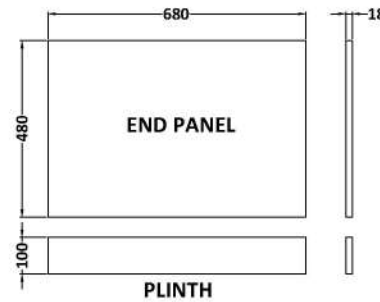

Sales Code: MPC2211

Description: 700mm Bath End Panel

Product Dimensions

| | |
|-------------------|-----|
| Height (mm): | 560 |
| Width (mm): | 680 |
| Depth (mm): | 36 |
| Nett Weight (kg): | 4.5 |

Packaging Dimensions

| | |
|--------------------|-----|
| Height (mm): | 30 |
| Width (mm): | 590 |
| Depth (mm): | 710 |
| Gross Weight (kg): | 4.9 |

Packaging Data

| | |
|---------------|---------------------|
| Box Colour: | Brown Cardboard Box |
| Box Qty: | 1 |
| Label Size: | 100 x 50 |
| Label Colour: | White Label |
| Label Qty: | 1 |

Outer Box Dimensions (If Applicable)

| | |
|--------------------|---------------|
| Height (mm): | |
| Width (mm): | |
| Depth (mm): | |
| Gross Weight (kg): | |
| Barcode: | 5056462657714 |

Product Details