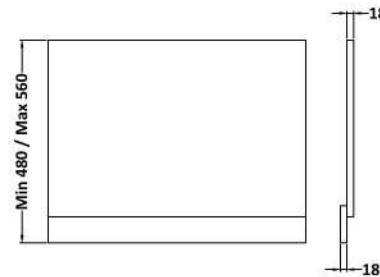

Sales Code: MPC2211

Description: 700mm Bath End Panel

Product Dimensions

| | |
|-------------------|-----|
| Height (mm): | 560 |
| Width (mm): | 680 |
| Depth (mm): | 36 |
| Nett Weight (kg): | 4.5 |

Packaging Dimensions

| | |
|--------------------|-----|
| Height (mm): | 30 |
| Width (mm): | 590 |
| Depth (mm): | 710 |
| Gross Weight (kg): | 4.9 |

Packaging Data

| | |
|---------------|---------------------|
| Box Colour: | Brown Cardboard Box |
| Box Qty: | 1 |
| Label Size: | 100 x 50 |
| Label Colour: | White Label |
| Label Qty: | 1 |

Outer Box Dimensions (If Applicable)

| | |
|--------------------|---------------|
| Height (mm): | |
| Width (mm): | |
| Depth (mm): | |
| Gross Weight (kg): | |
| Barcode: | 5056462657714 |

Product Details