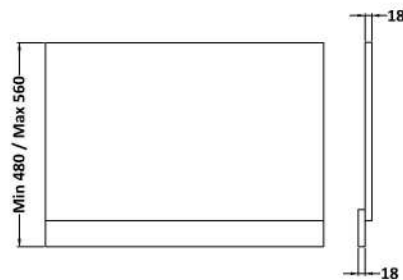

### Product Dimensions

Height (mm):	560
Width (mm):	730
Depth (mm):	36
Nett Weight (kg):	8.6

### Packaging Dimensions

Height (mm):	30
Width (mm):	590
Depth (mm):	760
Gross Weight (kg):	8.9

### Packaging Data

Box Colour:	Brown Cardboard Box
Box Qty:	1
Label Size:	100 x 50
Label Colour:	White Label
Label Qty:	1

### Outer Box Dimensions (If Applicable)

Height (mm):	
Width (mm):	
Depth (mm):	
Gross Weight (kg):	
Barcode:	5056462657769