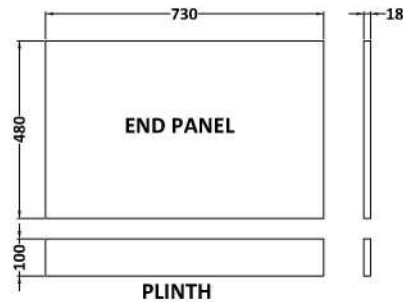

### Product Dimensions

Height (mm):	560
Width (mm):	730
Depth (mm):	36
Nett Weight (kg):	8.6

### Packaging Dimensions

Height (mm):	30
Width (mm):	590
Depth (mm):	760
Gross Weight (kg):	8.9

### Outer Box Dimensions (If Applicable)

Height (mm):	
Width (mm):	
Depth (mm):	
Gross Weight (kg):	
Barcode:	5056462657769