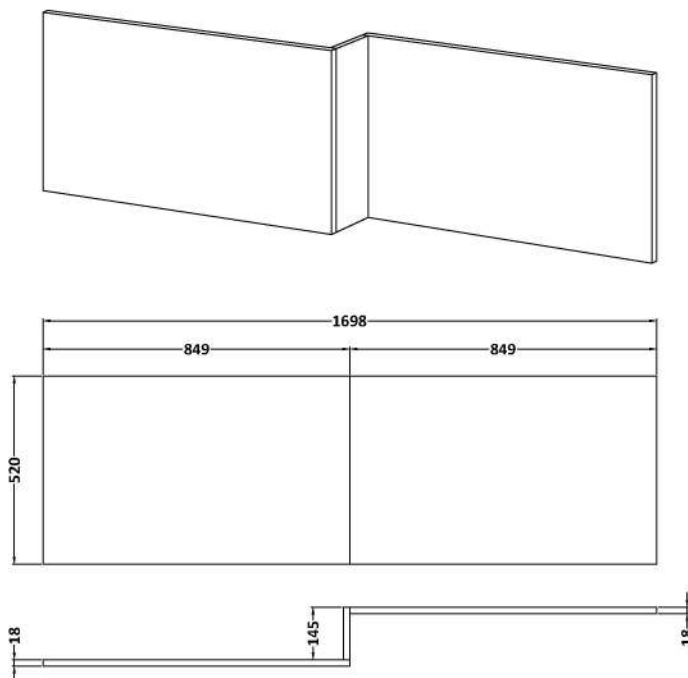

Sales Code: MPC2235

Description: Square Shower Bath Front Panel

### Product Dimensions

Height (mm):	520
Width (mm):	1698
Depth (mm):	163
Nett Weight (kg):	11

### Packaging Dimensions

Height (mm):	50
Width (mm):	540
Depth (mm):	1010
Gross Weight (kg):	12

### Outer Box Dimensions (If Applicable)

Height (mm):	
Width (mm):	
Depth (mm):	
Gross Weight (kg):	
Barcode:	5056462657868