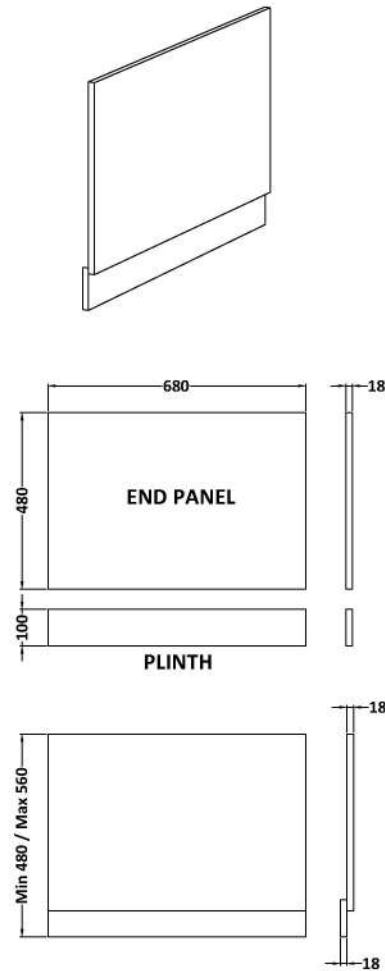

Sales Code: MPC2311

Description: 700mm Bath End Panel

Product Dimensions

Height (mm):	560
Width (mm):	680
Depth (mm):	36
Nett Weight (kg):	4.5

Packaging Dimensions

Height (mm):	30
Width (mm):	590
Depth (mm):	710
Gross Weight (kg):	4.9

Packaging Data

Box Colour:	Brown Cardboard Box
Box Qty:	1
Label Size:	100 x 50
Label Colour:	White Label
Label Qty:	1

Outer Box Dimensions (If Applicable)

Height (mm):	
Width (mm):	
Depth (mm):	
Gross Weight (kg):	
Barcode:	5056462657721

Product Details

Country of Origin:	United Kingdom
Fitting Instruction:	No
CE & UKCA:	N/A
FSC Certified Materials:	Yes
Colour:	Monument Grey
Construction Method:	Screws Only
Construction Type:	Flat-Pack
Cabinet Finish:	Not Applicable
Fascia Finish:	MFC Smooth Matt
Cabinet Thickness (mm):	
Fascia Thickness (mm):	18
Drawer Included:	Not Applicable
Drawer Type:	Not Applicable
No of Shelves:	Not Applicable
Hinge Type:	Not Applicable
Hinge Included:	Not Applicable
Adjustable Legs:	Not Applicable
Fixings Included:	Yes
Handle Style:	Not Applicable
Waste Shroud:	Not Applicable
Handle Included:	Not Applicable
Handle Type:	Not Applicable