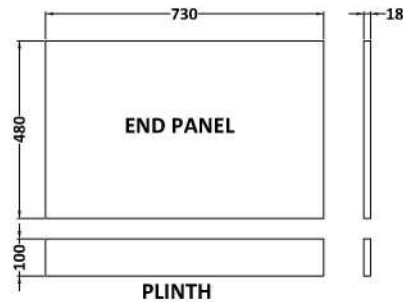

Sales Code: MPC2312

Description: 750mm Bath End Panel

Product Dimensions

Height (mm):	560
Width (mm):	730
Depth (mm):	36
Nett Weight (kg):	8.6

Packaging Dimensions

Height (mm):	30
Width (mm):	590
Depth (mm):	760
Gross Weight (kg):	8.9

Packaging Data

Box Colour:	Brown Cardboard Box
Box Qty:	1
Label Size:	100 x 50
Label Colour:	White Label
Label Qty:	1

Outer Box Dimensions (If Applicable)

Height (mm):	
Width (mm):	
Depth (mm):	
Gross Weight (kg):	
Barcode:	5056462657776

Product Details

Country of Origin:	United Kingdom
Fitting Instruction:	No
CE & UKCA:	N/A
FSC Certified Materials:	Yes
Colour:	Monument Grey
Construction Method:	Screws Only
Construction Type:	Flat-Pack
Cabinet Finish:	Not Applicable
Fascia Finish:	MFC Smooth Matt
Cabinet Thickness (mm):	
Fascia Thickness (mm):	18
Drawer Included:	Not Applicable
Drawer Type:	Not Applicable
No of Shelves:	Not Applicable
Hinge Type:	Not Applicable
Hinge Included:	Not Applicable
Adjustable Legs:	Not Applicable
Fixings Included:	Yes
Handle Style:	Not Applicable
Waste Shroud:	Not Applicable
Handle Included:	Not Applicable
Handle Type:	Not Applicable