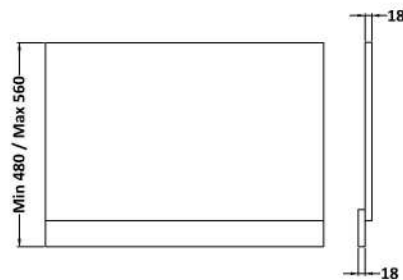

Sales Code: MPC2312

Description: 750mm Bath End Panel

Product Dimensions

Height (mm):	560
Width (mm):	730
Depth (mm):	36
Nett Weight (kg):	8.6

Packaging Dimensions

Height (mm):	30
Width (mm):	590
Depth (mm):	760
Gross Weight (kg):	8.9

Packaging Data

Box Colour:	Brown Cardboard Box
Box Qty:	1
Label Size:	100 x 50
Label Colour:	White Label
Label Qty:	1

Outer Box Dimensions (If Applicable)

Height (mm):	
Width (mm):	
Depth (mm):	
Gross Weight (kg):	
Barcode:	5056462657776

Product Details

Country of Origin:	United Kingdom
Fitting Instruction:	No
CE & UKCA:	N/A
FSC Certified Materials:	Yes
Colour:	Monument Grey
Construction Method:	Screws Only
Construction Type:	Flat-Pack
Cabinet Finish:	Not Applicable
Fascia Finish:	MFC Smooth Matt
Cabinet Thickness (mm):	
Fascia Thickness (mm):	18
Drawer Included:	Not Applicable
Drawer Type:	Not Applicable
No of Shelves:	Not Applicable
Hinge Type:	Not Applicable
Hinge Included:	Not Applicable
Adjustable Legs:	Not Applicable
Fixings Included:	Yes
Handle Style:	Not Applicable
Waste Shroud:	Not Applicable
Handle Included:	Not Applicable
Handle Type:	Not Applicable