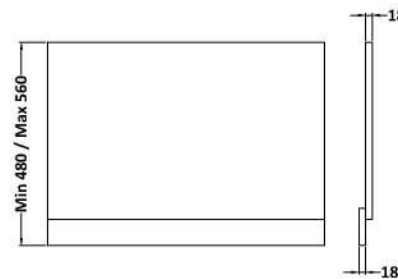

Sales Code: MPC2313

Description: 800mm Bath End Panel

Product Dimensions

Height (mm):	560
Width (mm):	780
Depth (mm):	36
Nett Weight (kg):	5.5

Packaging Dimensions

Height (mm):	30
Width (mm):	590
Depth (mm):	810
Gross Weight (kg):	5.58

Packaging Data

Box Colour:	Brown Cardboard Box
Box Qty:	1
Label Size:	100 x 50
Label Colour:	White Label
Label Qty:	1

Outer Box Dimensions (If Applicable)

Height (mm):	
Width (mm):	
Depth (mm):	
Gross Weight (kg):	
Barcode:	5056462657820

Product Details

Country of Origin:	United Kingdom
Fitting Instruction:	No
CE & UKCA:	N/A
FSC Certified Materials:	Yes
Colour:	Monument Grey
Construction Method:	Screws Only
Construction Type:	Flat-Pack
Cabinet Finish:	Not Applicable
Fascia Finish:	MFC Smooth Matt
Cabinet Thickness (mm):	
Fascia Thickness (mm):	18
Drawer Included:	Not Applicable
Drawer Type:	Not Applicable
No of Shelves:	Not Applicable
Hinge Type:	Not Applicable
Hinge Included:	Not Applicable
Adjustable Legs:	Not Applicable
Fixings Included:	Yes
Handle Style:	Not Applicable
Waste Shroud:	Not Applicable
Handle Included:	Not Applicable
Handle Type:	Not Applicable