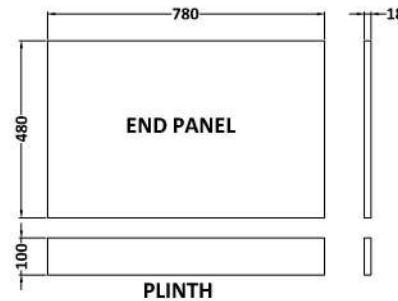

Sales Code: MPC2313

Description: 800mm Bath End Panel

Product Dimensions

Height (mm):	560
Width (mm):	780
Depth (mm):	36
Nett Weight (kg):	5.5

Packaging Dimensions

Height (mm):	30
Width (mm):	590
Depth (mm):	810
Gross Weight (kg):	5.58

Packaging Data

Box Colour:	Brown Cardboard Box
Box Qty:	1
Label Size:	100 x 50
Label Colour:	White Label
Label Qty:	1

Outer Box Dimensions (If Applicable)

Height (mm):	
Width (mm):	
Depth (mm):	
Gross Weight (kg):	
Barcode:	5056462657820

Product Details

Country of Origin:	United Kingdom
Fitting Instruction:	No
CE & UKCA:	N/A
FSC Certified Materials:	Yes
Colour:	Monument Grey
Construction Method:	Screws Only
Construction Type:	Flat-Pack
Cabinet Finish:	Not Applicable
Fascia Finish:	MFC Smooth Matt
Cabinet Thickness (mm):	
Fascia Thickness (mm):	18
Drawer Included:	Not Applicable
Drawer Type:	Not Applicable
No of Shelves:	Not Applicable
Hinge Type:	Not Applicable
Hinge Included:	Not Applicable
Adjustable Legs:	Not Applicable
Fixings Included:	Yes
Handle Style:	Not Applicable
Waste Shroud:	Not Applicable
Handle Included:	Not Applicable
Handle Type:	Not Applicable