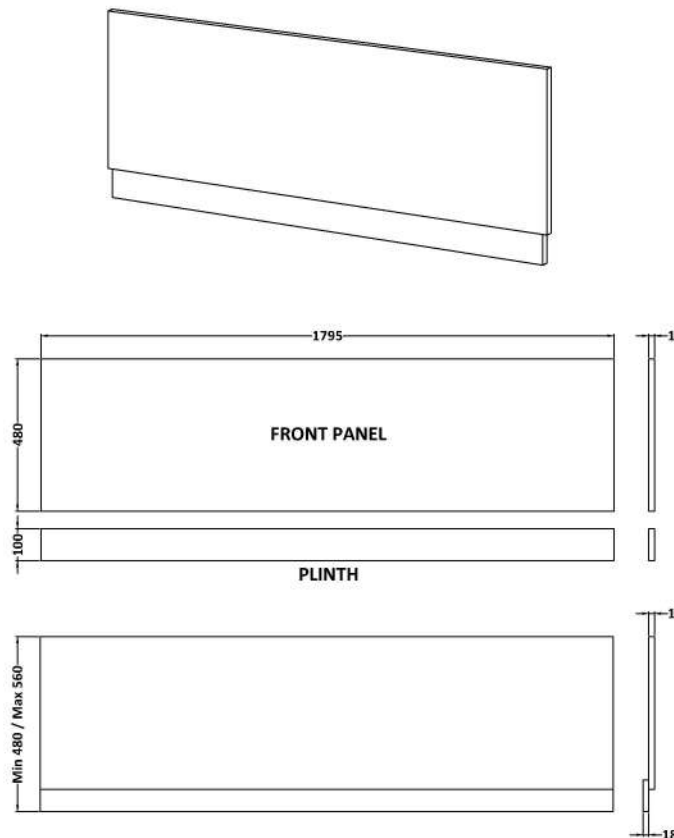

Sales Code: MPD2507

Description: 1800mm Bath Front Panel

Product Dimensions

Height (mm):	560
Width (mm):	1795
Depth (mm):	36
Nett Weight (kg):	12.5

Packaging Dimensions

Height (mm):	30
Width (mm):	590
Depth (mm):	1810
Gross Weight (kg):	13.28

Packaging Data

Box Colour:	Brown Cardboard Box
Box Qty:	1
Label Size:	100 x 50
Label Colour:	White Label
Label Qty:	1

Outer Box Dimensions (If Applicable)

Height (mm):	
Width (mm):	
Depth (mm):	
Gross Weight (kg):	
Barcode:	5056462660110

Product Details

Country of Origin:	United Kingdom
Fitting Instruction:	No
CE & UKCA:	N/A
FSC Certified Materials:	Yes
Colour:	Grey Vicenza Oak
Construction Method:	Screws Only
Construction Type:	Flat-Pack
Cabinet Finish:	Not Applicable
Fascia Finish:	MFC Textured Woodgrain
Cabinet Thickness (mm):	
Fascia Thickness (mm):	18
Drawer Included:	Not Applicable
Drawer Type:	Not Applicable
No of Shelves:	Not Applicable
Hinge Type:	Not Applicable
Hinge Included:	Not Applicable
Adjustable Legs:	Not Applicable
Fixings Included:	Yes
Handle Style:	Not Applicable
Waste Shroud:	Not Applicable
Handle Included:	Not Applicable
Handle Type:	Not Applicable