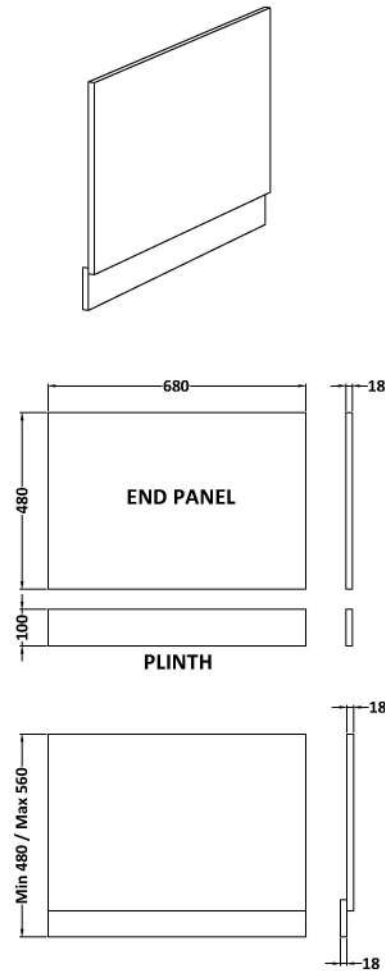

Sales Code: MPD2511

Description: 700mm Bath End Panel

### Product Dimensions

Height (mm):	560
Width (mm):	680
Depth (mm):	36
Nett Weight (kg):	4.5

### Packaging Dimensions

Height (mm):	30
Width (mm):	590
Depth (mm):	710
Gross Weight (kg):	4.9

### Outer Box Dimensions (If Applicable)

Height (mm):	
Width (mm):	
Depth (mm):	
Gross Weight (kg):	
Barcode:	5056462660127