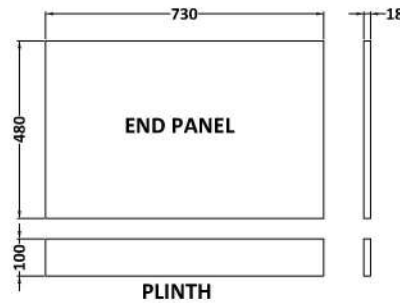

Sales Code: MPD2512

Description: 750mm Bath End Panel

### Product Dimensions

Height (mm):	560
Width (mm):	730
Depth (mm):	36
Nett Weight (kg):	8.6

### Packaging Dimensions

Height (mm):	30
Width (mm):	590
Depth (mm):	760
Gross Weight (kg):	8.9

### Outer Box Dimensions (If Applicable)

Height (mm):	
Width (mm):	
Depth (mm):	
Gross Weight (kg):	
Barcode:	5056462660134