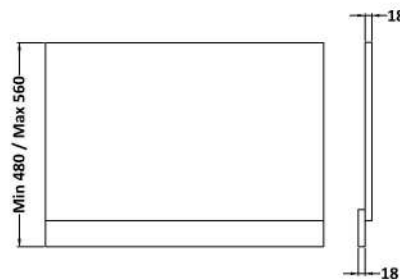

### Product Dimensions

Height (mm):	560
Width (mm):	730
Depth (mm):	36
Nett Weight (kg):	8.6

### Packaging Dimensions

Height (mm):	30
Width (mm):	590
Depth (mm):	760
Gross Weight (kg):	8.9

### Packaging Data

Box Colour:	Brown Cardboard Box
Box Qty:	1
Label Size:	100 x 50
Label Colour:	White Label
Label Qty:	1

### Outer Box Dimensions (If Applicable)

Height (mm):	
Width (mm):	
Depth (mm):	
Gross Weight (kg):	
Barcode:	5056462660134