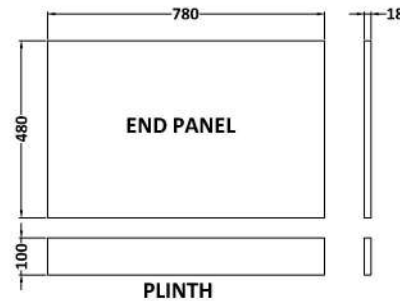

Sales Code: MPD2513

Description: 800mm Bath End Panel

### Product Dimensions

Height (mm):	560
Width (mm):	780
Depth (mm):	36
Nett Weight (kg):	5.5

### Packaging Dimensions

Height (mm):	30
Width (mm):	590
Depth (mm):	810
Gross Weight (kg):	5.58

### Outer Box Dimensions (If Applicable)

Height (mm):	
Width (mm):	
Depth (mm):	
Gross Weight (kg):	
Barcode:	5056462660141