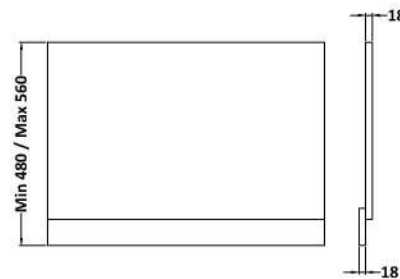

### Product Dimensions

Height (mm):	560
Width (mm):	780
Depth (mm):	36
Nett Weight (kg):	5.5

### Packaging Dimensions

Height (mm):	30
Width (mm):	590
Depth (mm):	810
Gross Weight (kg):	5.58

### Packaging Data

Box Colour:	Brown Cardboard Box
Box Qty:	1
Label Size:	100 x 50
Label Colour:	White Label
Label Qty:	1

### Outer Box Dimensions (If Applicable)

Height (mm):	
Width (mm):	
Depth (mm):	
Gross Weight (kg):	
Barcode:	5056462660141