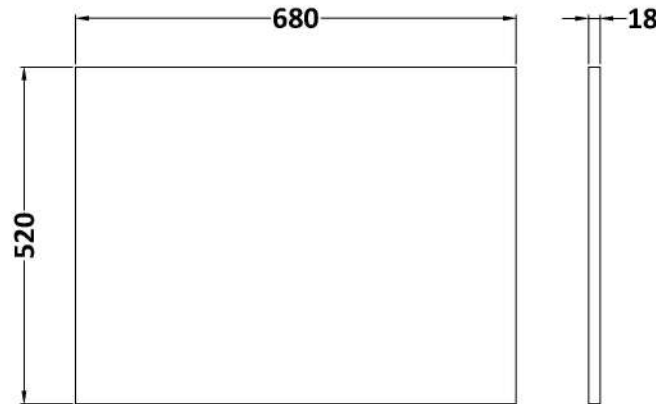

Sales Code: MPD2531

Description: Square Shower Bath End Panel

Product Dimensions

Height (mm):	520
Width (mm):	680
Depth (mm):	18
Nett Weight (kg):	4.4

Packaging Dimensions

Height (mm):	30
Width (mm):	540
Depth (mm):	700
Gross Weight (kg):	4.4

Packaging Data

Box Colour:	Brown Cardboard Box
Box Qty:	1
Label Size:	100 x 50
Label Colour:	White Label
Label Qty:	1

Outer Box Dimensions (If Applicable)

Height (mm):	
Width (mm):	
Depth (mm):	
Gross Weight (kg):	
Barcode:	5056462660165

Product Details

Country of Origin:	United Kingdom
Fitting Instruction:	No
CE & UKCA:	N/A
FSC Certified Materials:	Yes
Colour:	Grey Vicenza Oak
Construction Method:	Cam & Wood Dowel
Construction Type:	Flat-Pack
Cabinet Finish:	Not Applicable
Fascia Finish:	MFC Textured Woodgrain
Cabinet Thickness (mm):	
Fascia Thickness (mm):	18
Drawer Included:	Not Applicable
Drawer Type:	Not Applicable
No of Shelves:	Not Applicable
Hinge Type:	Not Applicable
Hinge Included:	Not Applicable
Adjustable Legs:	Not Applicable
Fixings Included:	No
Handle Style:	Not Applicable
Waste Shroud:	Not Applicable
Handle Included:	Not Applicable
Handle Type:	Not Applicable