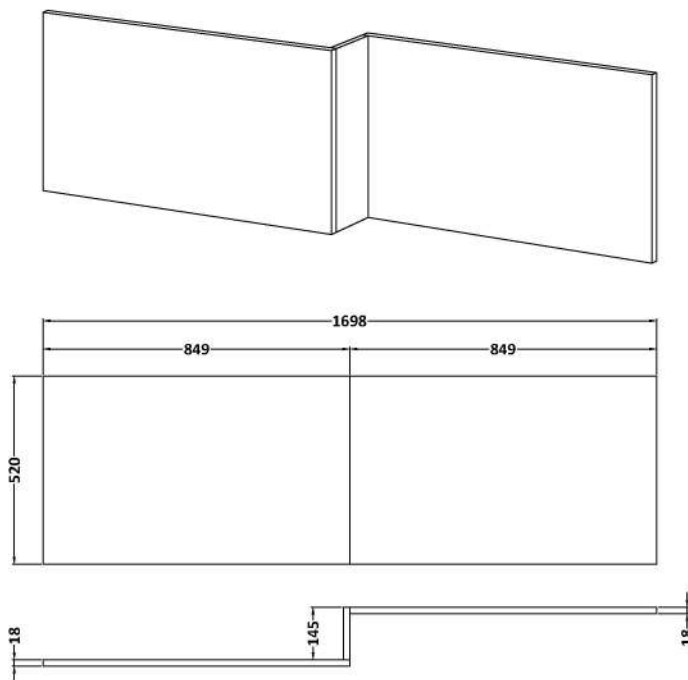

Sales Code: MPD2535

Description: Square Shower Bath Front Panel

Product Dimensions

Height (mm):	520
Width (mm):	1698
Depth (mm):	163
Nett Weight (kg):	11

Packaging Dimensions

Height (mm):	50
Width (mm):	540
Depth (mm):	1010
Gross Weight (kg):	12.5

Packaging Data

Box Colour:	Brown Cardboard Box
Box Qty:	1
Label Size:	100 x 50
Label Colour:	White Label
Label Qty:	1

Outer Box Dimensions (If Applicable)

Height (mm):	
Width (mm):	
Depth (mm):	
Gross Weight (kg):	
Barcode:	5056462660158

Product Details

Country of Origin:	United Kingdom
Fitting Instruction:	No
CE & UKCA:	N/A
FSC Certified Materials:	Yes
Colour:	Grey Vicenza Oak
Construction Method:	Cam & Wood Dowel
Construction Type:	Flat-Pack
Cabinet Finish:	Not Applicable
Fascia Finish:	MFC Textured Woodgrain
Cabinet Thickness (mm):	
Fascia Thickness (mm):	18
Drawer Included:	Not Applicable
Drawer Type:	Not Applicable
No of Shelves:	Not Applicable
Hinge Type:	Not Applicable
Hinge Included:	Not Applicable
Adjustable Legs:	Not Applicable
Fixings Included:	Yes
Handle Style:	Not Applicable
Waste Shroud:	Not Applicable
Handle Included:	Not Applicable
Handle Type:	Not Applicable