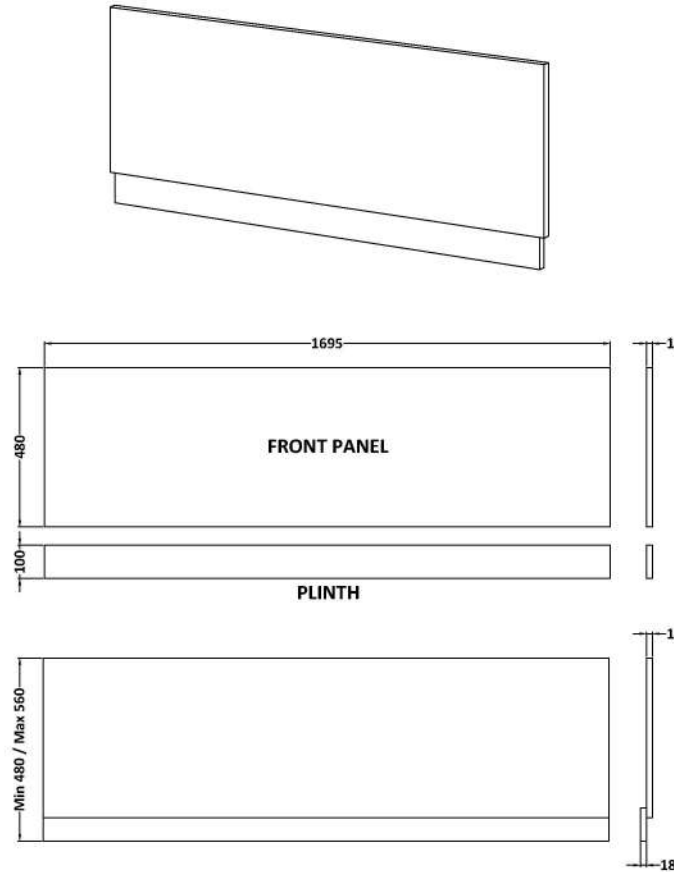

Sales Code: MPD2705

Description: 1700mm Bath Front Panel

Product Dimensions

Height (mm):	560
Width (mm):	1695
Depth (mm):	36
Nett Weight (kg):	17.8

Packaging Dimensions

Height (mm):	30
Width (mm):	590
Depth (mm):	1710
Gross Weight (kg):	17.8

Packaging Data

Box Colour:	Brown Cardboard Box
Box Qty:	1
Label Size:	100 x 50
Label Colour:	White Label
Label Qty:	1

Outer Box Dimensions (If Applicable)

Height (mm):	
Width (mm):	
Depth (mm):	
Gross Weight (kg):	
Barcode:	5056678482674

Product Details

Country of Origin:	United Kingdom
Fitting Instruction:	No
CE & UKCA:	N/A
FSC Certified Materials:	Yes
Colour:	Brown Casella Oak
Construction Method:	Screws Only
Construction Type:	Flat-Pack
Cabinet Finish:	MFC Textured Woodgrain
Fascia Finish:	MFC Textured Woodgrain
Cabinet Thickness (mm):	18
Fascia Thickness (mm):	18
Drawer Included:	Not Applicable
Drawer Type:	Not Applicable
No of Shelves:	Not Applicable
Hinge Type:	Not Applicable
Hinge Included:	Not Applicable
Adjustable Legs:	Not Applicable
Fixings Included:	Yes
Handle Style:	Not Applicable
Waste Shroud:	Not Applicable
Handle Included:	Not Applicable
Handle Type:	Not Applicable